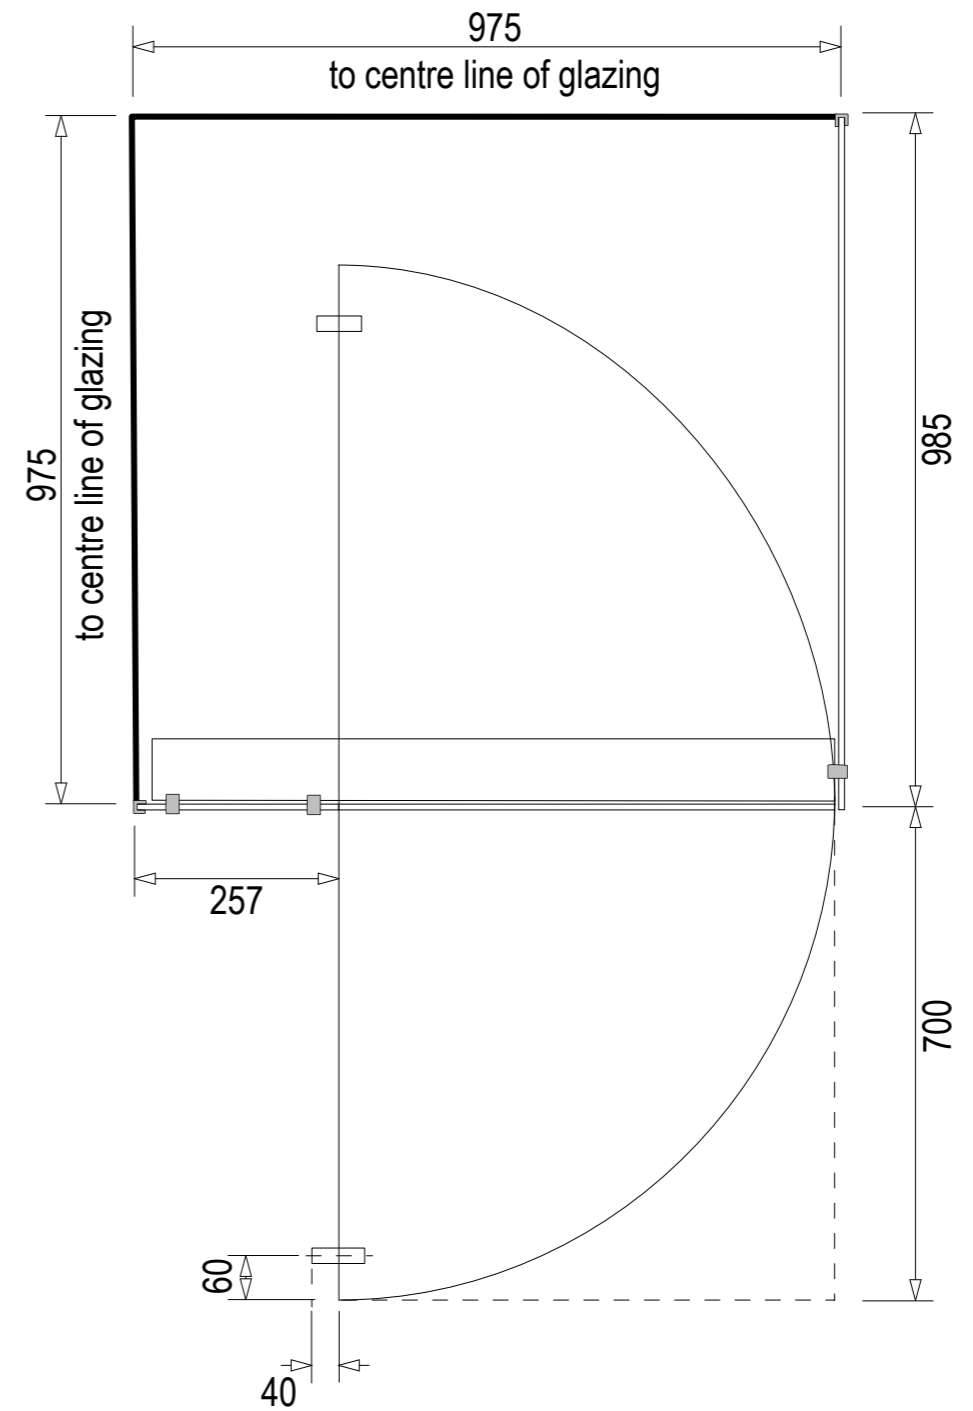

Note: Screens are reversible

Screen Specifications & Components:

- 3x 8mm Toughened **CristalVision™** Nano-Coated Screens @ 2023 high
- 2x Wall Glazing Channels @ 2023mm high
- 1x 6mm Toughened Glass Top Brace @ 100mm wide
- 4x Top Brace Blocks
- 2x Adjustable self-centering 180° Hinges
- 1x Handle set @ 207mm high (192mm hole centres)
- 1x Sill Kit (more info on following pages)