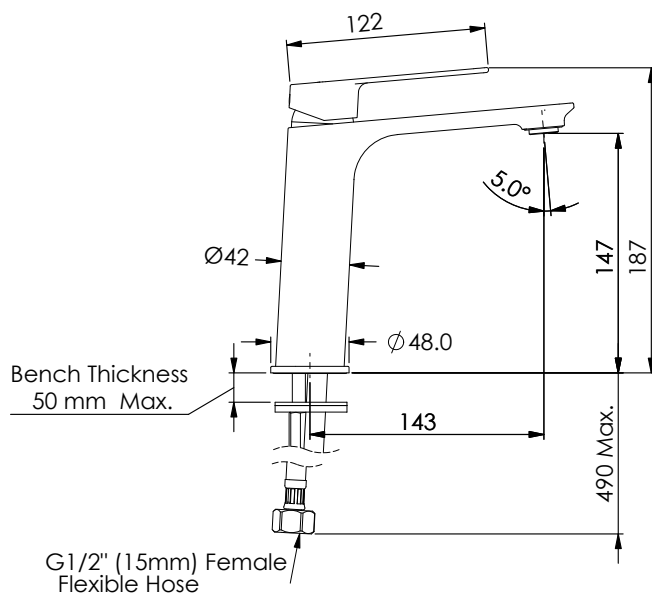

NOVONA

Basin Mixer Mid

LF23603555CP-2	|	Chrome
LF23603555BN-2	|	PVD Matte Black
LF23603555MB-2	|	PVD Brushed Nickel
LF23603555BB-2	|	PVD Brushed Brass
LF23603555GM-2	|	PVD Gunmetal

MP: WELS 5 STAR 6.0L/MIN
LP : WELS 5 STAR 6.0L/MIN
All Pressure

- Fixed Spout

NZ PHONE 0800 655 455
EMAIL nzsales@greenstapware.com
WEBSITE www.greenstapware.com