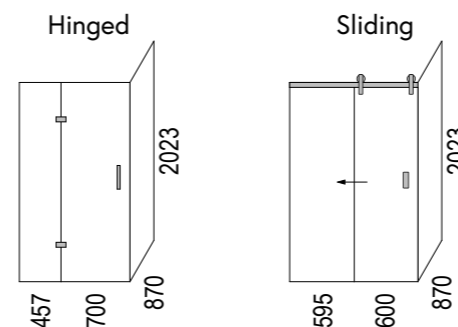

Sliding

For more information visit www.mitre10.co.nz

Screen Specifications & Components:

- 3x 8mm Toughened **CristalVision™** Nano-Coated Screens @ 2023 high
- 2x Wall Glazing Channels @ 2023mm high
- 1x Stainless Steel Sliding Top Brace
- 2x Top Brace Blocks
- 2x Solara 'Barn Door' Sliding Rollers
- 1x Handle set
- 1x Sill Kit (more info on following pages)

Options in this size:

For more information
visit www.mitre10.co.nz

Ensure a minimum recess size of
250mm wide x 250mm long x 150mm deep
for the waste outlet