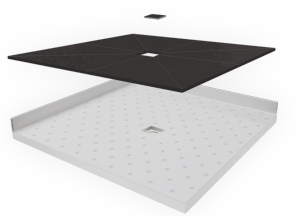

Tray Options:

PureWhite (Gloss White)

GraphiteBlack (Matte Black)

TileOver

Note: Verify exact shower base dimensions on site

Screen Options:

Tray Only (No Screen)

Hinged

Sliding

For more information visit www.mitre10.co.nz

Screen Specifications & Components:

- 3x 8mm Toughened **CristalVision™** Nano-Coated Screens @ 2023 high
- 2x Wall Glazing Channels @ 2023mm high
- 1x Stainless Steel Sliding Top Brace
- 2x Top Brace Blocks
- 2x Solara 'Barn Door' Sliding Rollers
- 1x Handle set
- 1x Sill Kit (more info on following pages)

Options in this size:

For more information
visit www.mitre10.co.nz

Ensure a minimum recess size of
250mm wide x 250mm long x 150mm deep
for the waste outlet