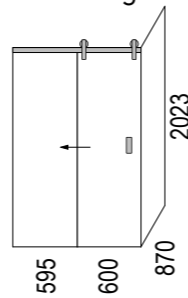

Tray Options:

PureWhite (Gloss White)

GraphiteBlack (Matte Black)

TileOver

Note: Verify exact shower base dimensions on site

Screen Options:

Tray Only (No Screen)

Hinged

Sliding

For more information visit www.mitre10.co.nz

Screen Specifications & Components:

- 3x 8mm Toughened **CristalVision™** Nano-Coated Screens @ 2023 high
- 2x Wall Glazing Channels @ 2023mm high
- 1x Stainless Steel Sliding Top Brace
- 2x Top Brace Blocks
- 2x Solara 'Barn Door' Sliding Rollers
- 1x Handle set
- 1x Sill Kit (more info on following pages)

Options in this size:

For more information
visit www.mitre10.co.nz

Ensure a minimum recess size of
250mm wide x 250mm long x 150mm deep
for the waste outlet