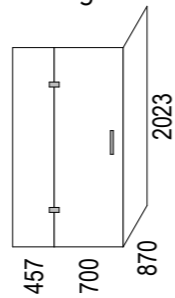

Tray Options:

PureWhite (Gloss White)

GraphiteBlack (Matte Black)

TileOver

Note: Verify exact shower base dimensions on site

Screen Options:

Tray Only (No Screen)

Hinged

Sliding

For more information visit www.mitre10.co.nz

Screen Specifications & Components:

- 3x 8mm Toughened **CristalVision™** Nano-Coated Screens @ 2023 high
- 2x Wall Glazing Channels @ 2023mm high
- 1x Stainless Steel Sliding Top Brace
- 2x Top Brace Blocks
- 2x Solara 'Barn Door' Sliding Rollers
- 1x Handle set
- 1x Sill Kit (more info on following pages)

Options in this size:

For more information
visit www.mitre10.co.nz

Ensure a minimum recess size of
250mm wide x 250mm long x 150mm deep
for the waste outlet