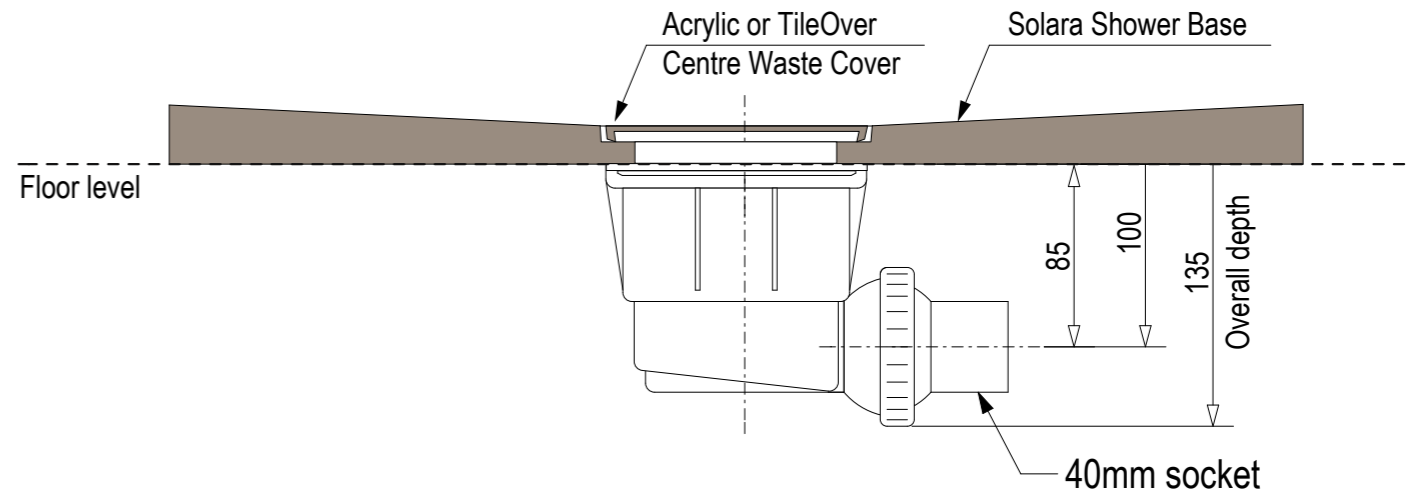

Sliding

For more information visit www.mitre10.co.nz

Screen Specifications & Components:

- 3x 8mm Toughened **CristalVision™** Nano-Coated Screens @ 2023 high
- 2x Wall Glazing Channels @ 2023mm high
- 1x Stainless Steel Sliding Top Brace
- 2x Top Brace Blocks
- 2x Solara 'Barn Door' Sliding Rollers
- 1x Handle set
- 1x Sill Kit (more info on following pages)

Options in this size:

For more information
visit www.mitre10.co.nz

Ensure a minimum recess size of
250mm wide x 250mm long x 150mm deep
for the waste outlet