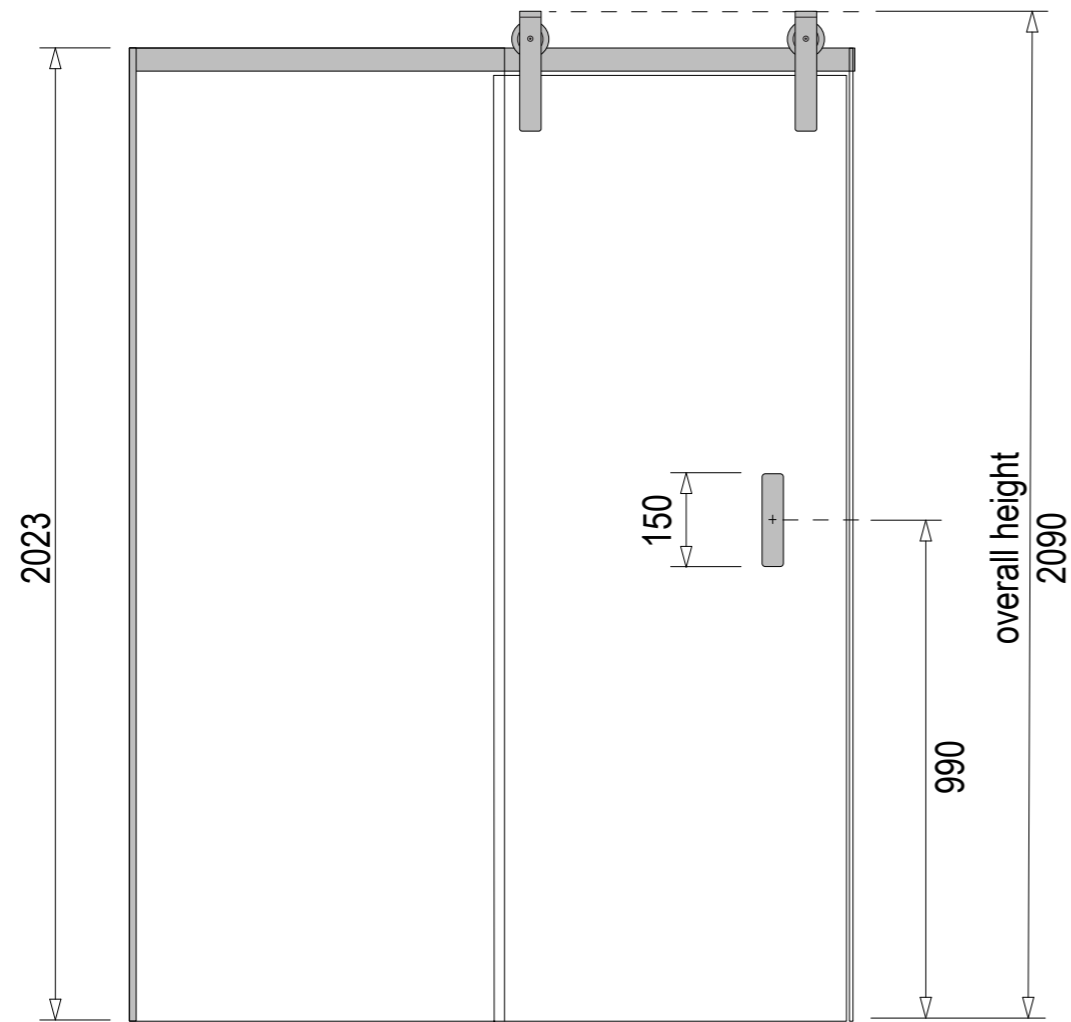

Tray Options:

PureWhite (Gloss White)

GraphiteBlack (Matte Black)

TileOver

Note: Verify exact shower base dimensions on site

Screen Options:

Tray Only (No Screen)

Hinged

Sliding

For more information visit www.mitre10.co.nz

Screen Specifications & Components:

- 3x 8mm Toughened **CristalVision™** Nano-Coated Screens @ 2023 high
- 2x Wall Glazing Channels @ 2023mm high
- 1x Stainless Steel Sliding Top Brace
- 2x Top Brace Blocks
- 2x Solara 'Barn Door' Sliding Rollers
- 1x Handle set
- 1x Sill Kit (more info on following pages)

Options in this size:

For more information
visit www.mitre10.co.nz

Ensure a minimum recess size of
250mm wide x 250mm long x 150mm deep
for the waste outlet