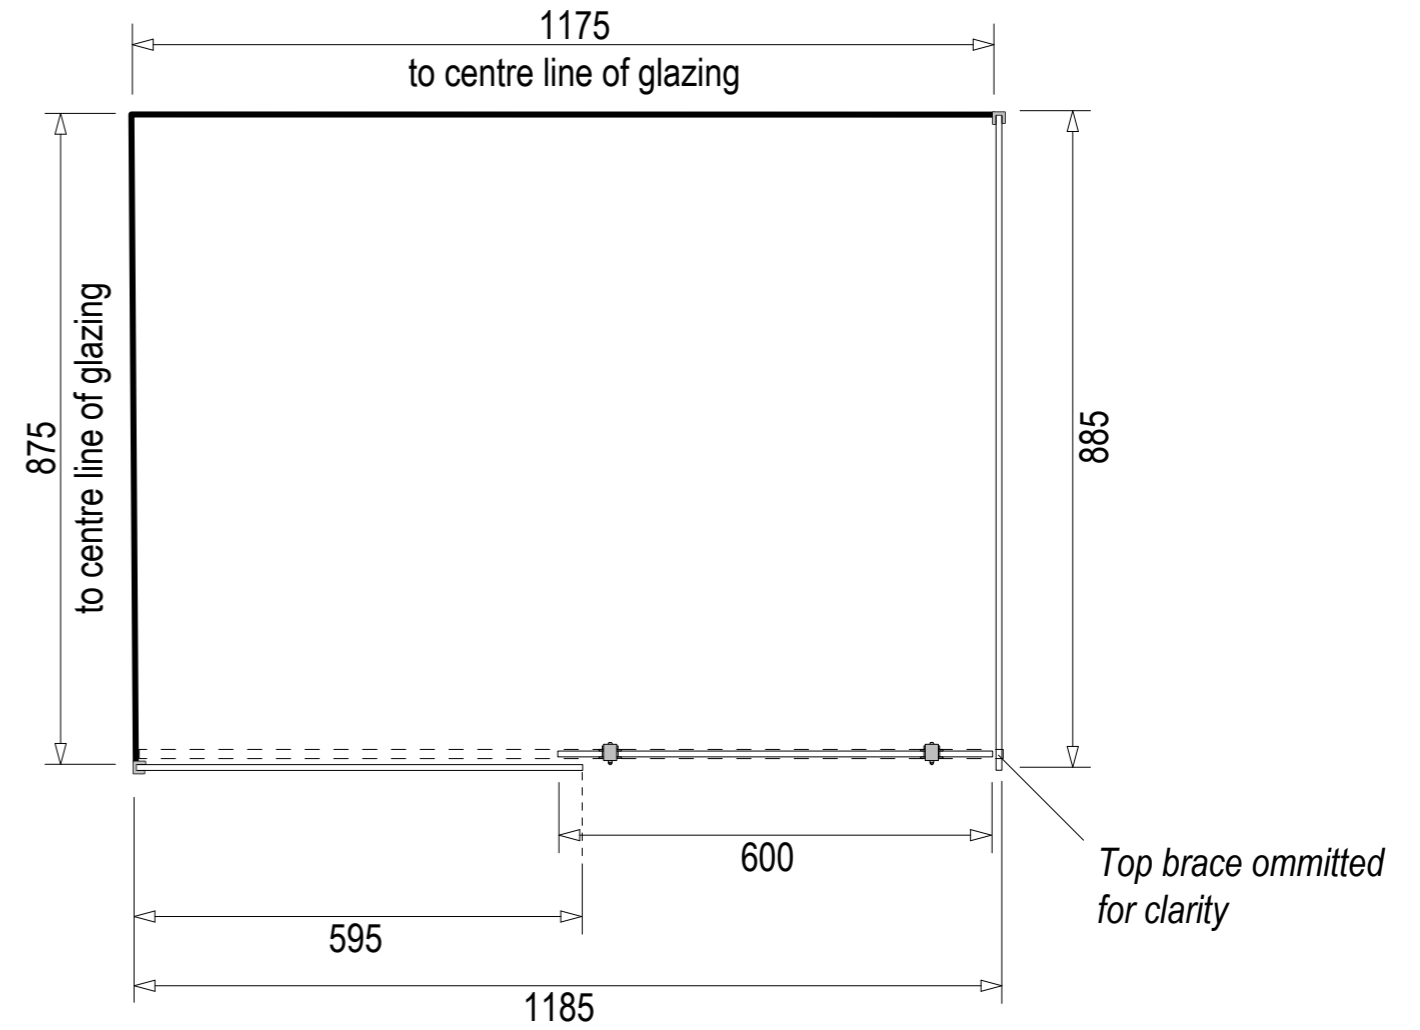

Tray Options:

PureWhite (Gloss White)

GraphiteBlack (Matte Black)

TileOver

Note: Verify exact shower base dimensions on site

Screen Options:

Tray Only (No Screen)

Hinged

Sliding

For more information visit www.mitre10.co.nz

Screen Specifications & Components:

- 3x 8mm Toughened **CristalVision™** Nano-Coated Screens @ 2023 high
- 2x Wall Glazing Channels @ 2023mm high
- 1x Stainless Steel Sliding Top Brace
- 2x Top Brace Blocks
- 2x Solara 'Barn Door' Sliding Rollers
- 1x Handle set
- 1x Sill Kit (more info on following pages)

Options in this size:

For more information
visit www.mitre10.co.nz

Ensure a minimum recess size of
250mm wide x 250mm long x 150mm deep
for the waste outlet