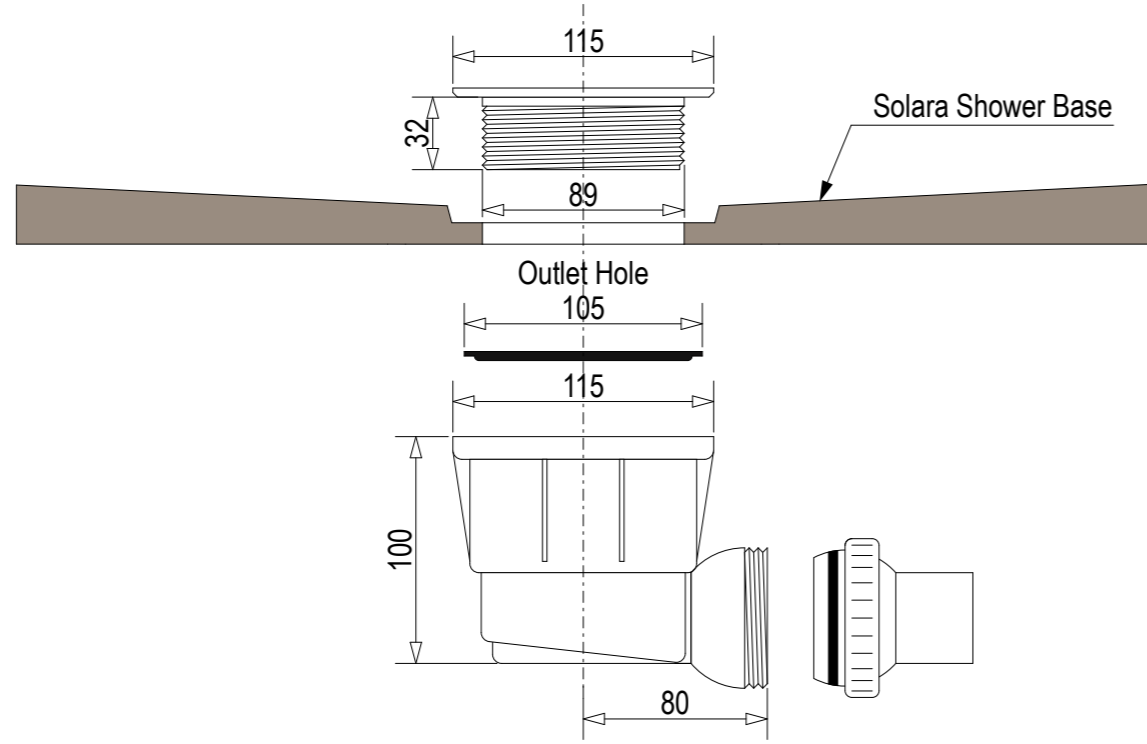

Sliding

For more information visit www.mitre10.co.nz

Screen Specifications & Components:

- 3x 8mm Toughened **CristalVision™** Nano-Coated Screens @ 2023 high
- 2x Wall Glazing Channels @ 2023mm high
- 1x Stainless Steel Sliding Top Brace
- 2x Top Brace Blocks
- 2x Solara 'Barn Door' Sliding Rollers
- 1x Handle set
- 1x Sill Kit (more info on following pages)

Options in this size:

For more information
visit www.mitre10.co.nz

Ensure a minimum recess size of
250mm wide x 250mm long x 150mm deep
for the waste outlet