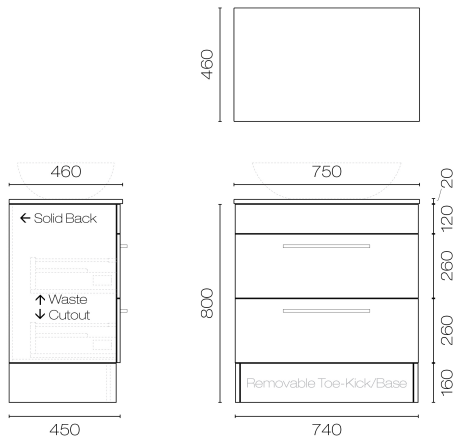

Plaza Opaco 750 2 Drawer Wall/Floor Vanity

SKU: 336121

Brand	Progetto
Installation	Floor Mounted or Wall Hung (fitted with removable toe-kick)
Width (mm)	750
Depth (mm)	460
Height (mm)	820mm with toe-kick (Floorstanding), 660mm without toe-kick (Wallhung)
Warranty	7 Years
Taphole	None (can be drilled onsite with drill bit supplied)
Towel Rail Handle	Yes
Cabinet Material	Woodgrain Melamine - Sand Oak
Vanity Top Material	Matt White Solid Surface
Notes	Excludes Basin
Other Information	Basin Options & Installation: Bloc vanities exclude basins which need to be ordered separately - refer to the basin section of this website. Tap and waste holes can easily be drilled with holesaws supplied, or top can be cut out for inset basins on-si

Waste Cutout Detail
(both drawers)