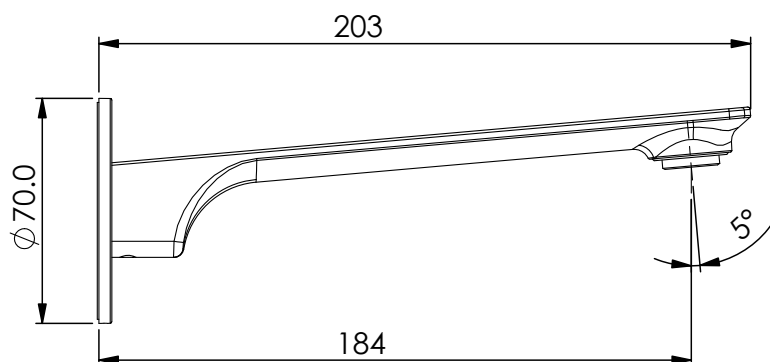

NOVONA Bath Spout

- LF2360190CP | Chrome
- LF2360190MB | PVD Matte Black
- LF2360190BN | PVD Brushed Nickel
- LF2360190BB | PVD Brushed Brass
- LF2360190GM | PVD Gunmetal

WELS N/A

- Fixed Spout
- 200mm

NZ PHONE 0800 655 455
EMAIL nzsales@greenstapware.com
WEBSITE www.greenstapware.com