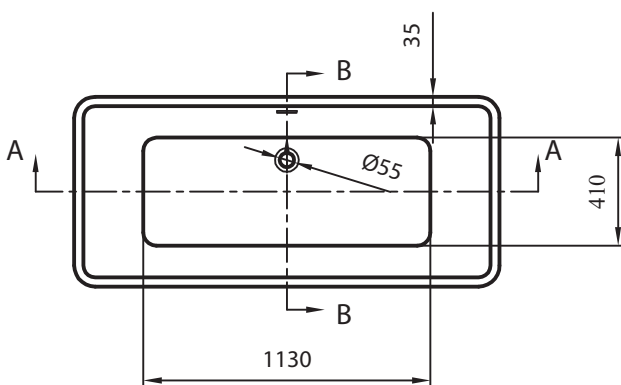

Nouveau®

SPECIFICATION SHEET

Freestanding Bath Atlantis 1700mm White
SKU: 319393

Features:

- High gloss white sanitary grade acrylic
- Fibreglass resin backing for durability and comfort
- Internal overflow system with pop-up waste
- Double wall construction for extra insulation

H: 590mm, W: 1700mm, D: 720mm
5 year warranty, see warranty breakdown

Warranty	Components
 5 YEAR Home Use Warranty	<ul style="list-style-type: none"> • Bathtub body
 2 YEAR Home Use Warranty	<ul style="list-style-type: none"> • Footstand • Screws • Waste pop up • Bracket

Technical Details:

Note: All measurements shown are in millimetres.

SECTION A-A

SECTION B-B