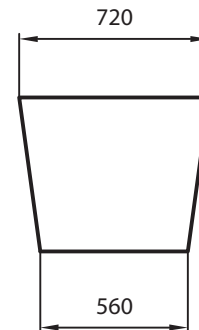

H: 590mm, W: 1700mm, D: 720mm
5 year warranty, see warranty breakdown

Warranty	Components
 5 YEAR Home Use Warranty	<ul style="list-style-type: none"> • Bathtub body
 2 YEAR Home Use Warranty	<ul style="list-style-type: none"> • Footstand • Screws • Waste pop up • Bracket

Technical Details:

Note: All measurements shown are in millimetres.

SECTION A-A

SECTION B-B