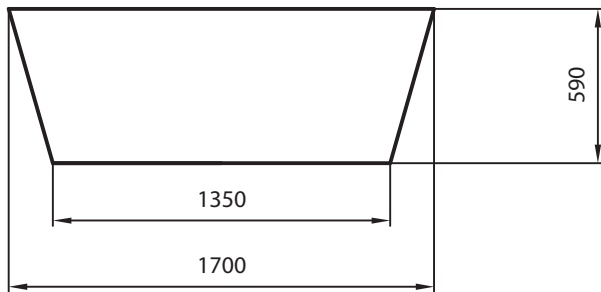

Nouveau®

SPECIFICATION SHEET

Freestanding Bath Atlantis 1700mm White
SKU: 319393

Features:

- High gloss white sanitary grade acrylic
- Fibreglass resin backing for durability and comfort
- Internal overflow system with pop-up waste
- Double wall construction for extra insulation

H: 590mm, W: 1700mm, D: 720mm
5 year warranty, see warranty breakdown

Warranty	Components
 5 YEAR Home Use Warranty	<ul style="list-style-type: none"> • Bathtub body
 2 YEAR Home Use Warranty	<ul style="list-style-type: none"> • Footstand • Screws • Waste pop up • Bracket

Technical Details:

Note: All measurements shown are in millimetres.

SECTION A-A

SECTION B-B