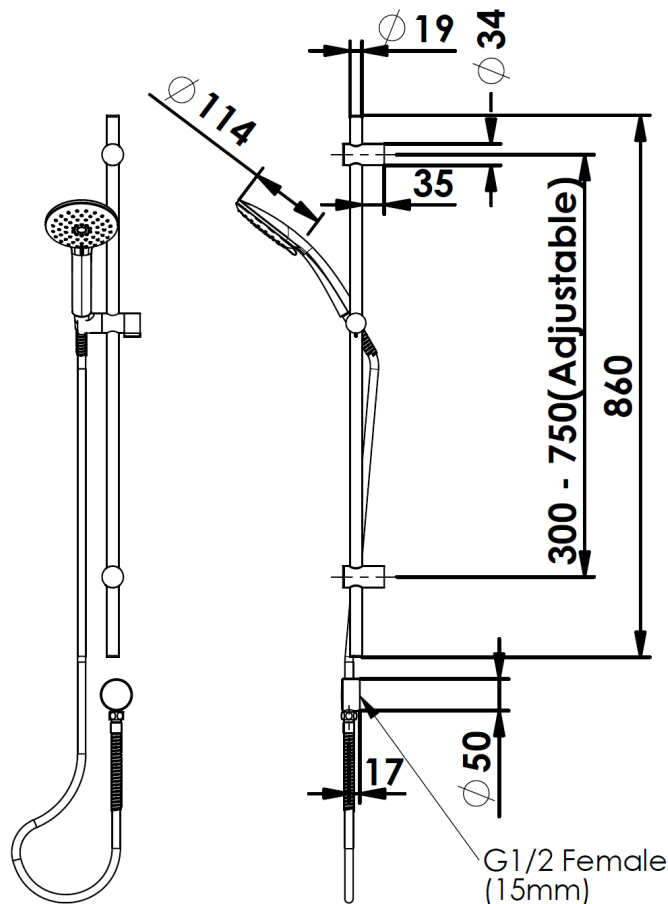

MAIA

Rail Shower

243000CP | Chrome
243000BB | PVD Brushed Brass
243000MB | Matte Black
243000GM | PVD Gunmetal
243000BN | PVD Brushed Nickel

MP: WELS 3 STAR 9.0L/MIN
Mains Pressure

- 114mm Ø Multi Function Handset
- Round Adjustable Rail 19mm
- Adjustable From 300mm, Max 750mm