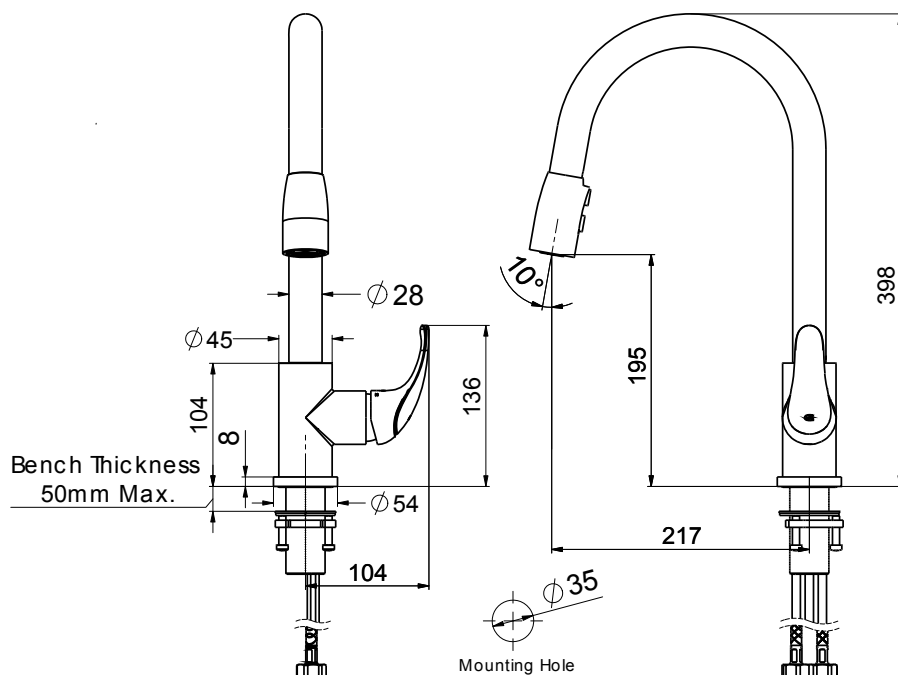

HELIX

Pull Down Kitchen Mixer

LF350530CP | Chrome
LF350530BN | PVD Brushed Nickel

MP :5 STAR 6.0L/MIN
Mains Pressure

- Lead Free
- Swivel Spout
- Dual Function Spray

NZ PHONE 0800 655 455
EMAIL nzsales@greenstapware.com
WEBSITE www.greenstapware.com