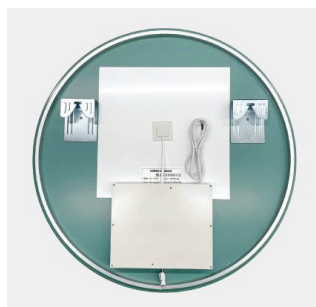

TECHNICAL SPECIFICATIONS

- Defog area size 300 x 250mm
- Dimmable Backlit LED Lights
- Colour Changing LED
- Warm White, Cool White & Daylight
- Memory Function
- 220-240V ~ 50/60Hz
- 30W
- IP54
- To be fitted in accordance with applicable Australian/New Zealand standard (AS/NZS).

Lighting options

Create the perfect lighting for every situation by switching between warm, cool and daylight modes. Dimmable to the perfect level and a memory function to ensure its set just how you like it.

Warm White

Create a warm ambient glow with the LED's set to warm white tones.

Cool White

Switch to cool white for functional lighting when you need it.

Easy Installation

Easy installation with pre-fixed mounting points. Put screws into wall in desired position and slide onto mounts to lock into place.