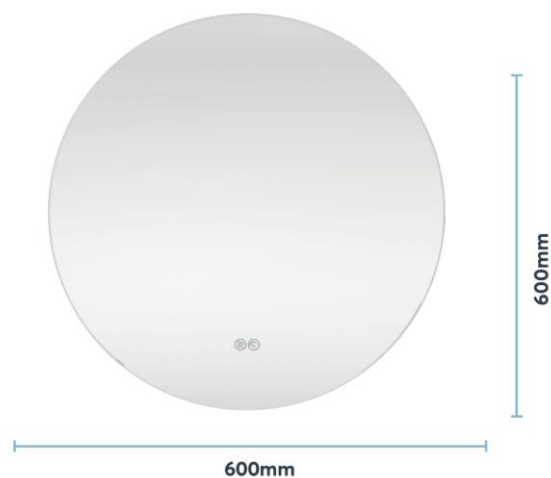

TECHNICAL SPECIFICATIONS

- Defog area size 300 x 250mm
- Dimmable Backlit LED Lights
- Colour Changing LED
- Warm White, Cool White & Daylight
- Memory Function
- 220-240V ~ 50/60Hz
- 30W
- IP54
- To be fitted in accordance with applicable Australian/New Zealand standard (AS/NZS).

Warm White

Create a warm ambient glow with the LED's set to warm white tones.

Cool White

Switch to cool white for functional lighting when you need it.

Easy Installation

Easy installation with pre-fixed mounting points. Put screws into wall in desired position and slide onto mounts to lock into place.