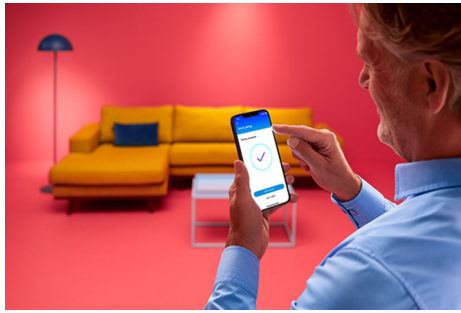

## Wi-Fi LED FAIRY LIGHT TYPE-I AU

Fun , fantastic, full-color WiZ fairy lights bring the magic to all your holidays, parties, intimate get-togethers, and daily vibes. Wrap these strings of 160 LEDs around your Christmas tree, your front door on Halloween, your game room on Saturday night, your garden for dining outdoors on those warm summer evenings, or around your bedroom or dining room any day of the week. Static and dynamic light modes dazzle with over 16 million available colors and 8 different zones so that you can DIY your light to your heart's content. And because it's WiZ, you can control your lights' magical sparkling color from anywhere using the WiZ app. You can even sync your fairy lights to music for extra fun and festivity...

### Smart lighting functionalities easy to set up

Enjoy the benefits of smart features instantly, just by connecting your WiZ light to your Wi-Fi network. Control lights easily when you're away from home and scheduling lights to go on and off automatically. No need to install additional hardware such as hub or gateway!