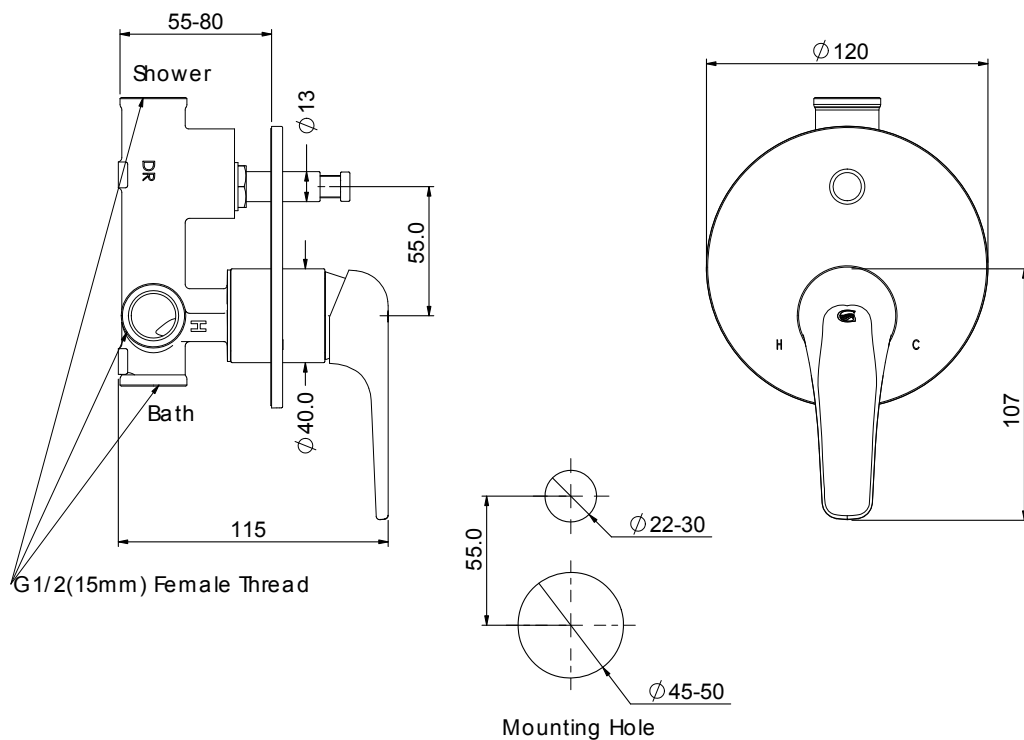

HELIX

Shower Diverter Mixer

3523690CP | Chrome

3523690BN | PVD Brushed Nickel

WELS N/A

Mains Pressure

- Faceplate \varnothing 120mm

NZ PHONE 0800 655 455
EMAIL nzsales@greenstapware.com
WEBSITE www.greenstapware.com