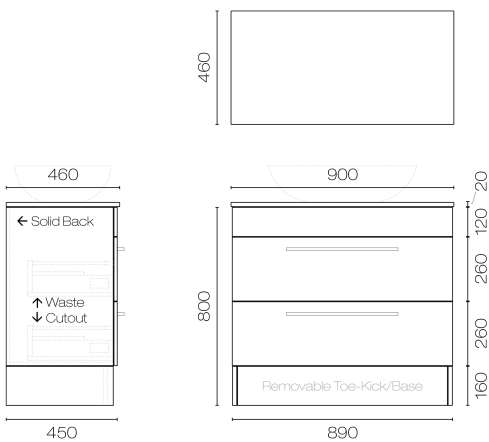

## Plaza Opaco 900 2 Drawer Wall/Floor Vanity

SKU: 336128

<b>Brand</b>	Progetto
<b>Installation</b>	Floor Mounted or Wall Hung (fitted with removable toe-kick)
<b>Width (mm)</b>	900
<b>Depth (mm)</b>	460
<b>Height (mm)</b>	820mm with toe-kick (Floorstanding), 660mm without toe-kick (Wallhung)
<b>Warranty</b>	7 Years
<b>Taphole</b>	None (can be drilled onsite with drill bit supplied)
<b>Towel Rail Handle</b>	Yes
<b>Cabinet Material</b>	Woodgrain Melamine - Black Oak
<b>Vanity Top Material</b>	Matt White Solid Surface
<b>Notes</b>	Excludes Basin
<b>Other Information</b>	Basin Options & Installation: Bloc vanities exclude basins which need to be ordered separately - refer to the basin section of this website. Tap and waste holes can easily be drilled with holesaws supplied, or top can be cut out for inset basins on-si

Waste Cutout Detail (both drawers)