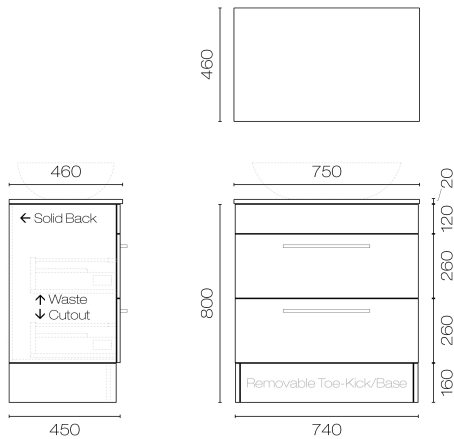

Plaza Opaco 750 2 Drawer Wall/Floor Vanity

SKU: 336115

Brand	Progetto
Installation	Floor Mounted or Wall Hung (fitted with removable toe-kick)
Width (mm)	750
Depth (mm)	460
Height (mm)	820mm with toe-kick (Floorstanding), 660mm without toe-kick (Wallhung)
Warranty	7 Years
Taphole	None (can be drilled onsite with drill bit supplied)
Towel Rail Handle	Yes
Cabinet Material	High Gloss Paint Lacquer - White Gloss
Vanity Top Material	Matt White Solid Surface
Notes	Excludes Basin
Other Information	Basin Options & Installation: Bloc vanities exclude basins which need to be ordered separately - refer to the basin section of this website. Tap and waste holes can easily be drilled with holesaws supplied, or top can be cut out for inset basins on-si

Waste Cutout Detail
(both drawers)