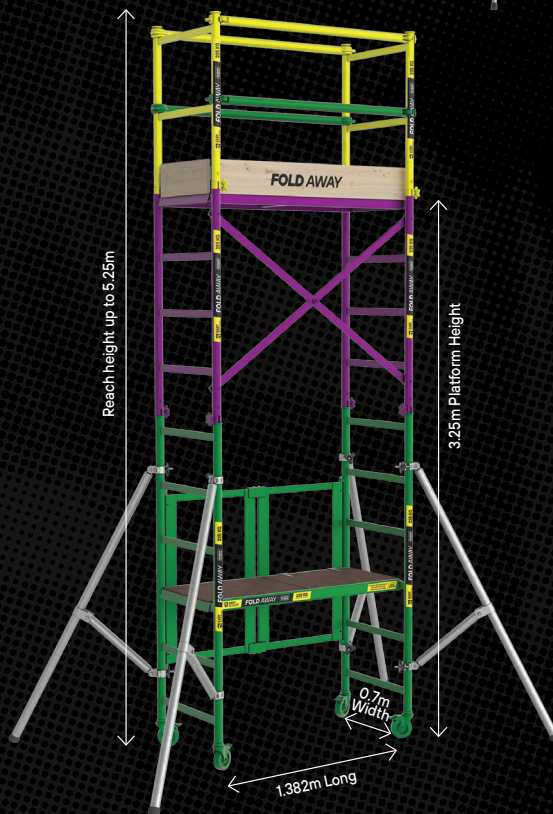

## ADJUSTABLE CASTOR FAC220

- Allow's height adjustment for uneven surfaces
- Heavy Duty & Low Maintenance
- Fully Braked
- 200mm of height adjustment

## OUTRIGGER FLDORG

- Must be used for compliance when the platform is set over 2m

## TOEBOARD FLDTBS

- Must be used for compliance when the platform is over 2m
- Made from pine

## FOLDAWAY SET CONFIGURATIONS

- GUARDRAIL PACK
- UPPER PACK
- BASE PACK

**EXTRAS: Outriggers, Adjustable Castors, Toeboard.**

These extras must be purchased separately.

**EASY ACCESS**

**FOLD AWAY**

**NZ MADE TOUGH**