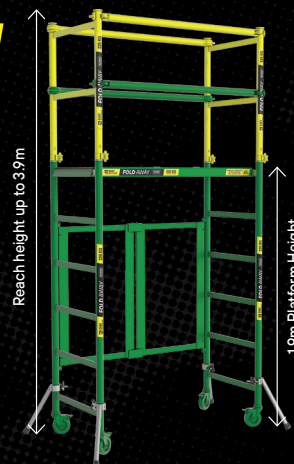

## ADJUSTABLE CASTOR FAC220

- Allow's height adjustment for uneven surfaces
- Heavy Duty & Low Maintenance
- Fully Braked
- 200mm of height adjustment

## TOEBOARD FLDTBS

- Must be used for compliance when the platform is over 2m
- Made from pine

## FOLDAWAY SET CONFIGURATIONS

- GUARDRAIL PACK
- UPPER PACK
- BASE PACK

**EXTRAS: Outriggers, Adjustable Castors, Toeboard.**

These extras must be purchased separately.

**EASY ACCESS**

**FOLD AWAY**

**NZ MADE TOUGH**