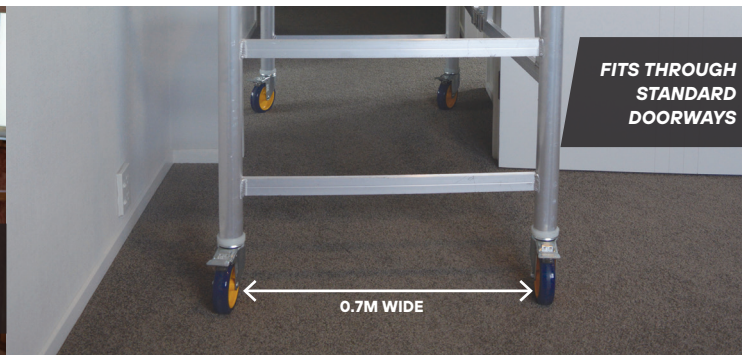

### FLDUP PACK INCLUDES

- 1 x Cross Brace
- 2 x Upper End Frames
- 1 x Platform

\* MUST INCLUDE TOEBOARD AND  
OUTRIGGER FOR COMPLIANCE

3.25M PLATFORM HEIGHT  
5.25M REACH HEIGHT

PERFECT FOR  
THE TRADIE AND  
HOME HANDYMAN

FITS THROUGH  
STANDARD  
DOORWAYS

0.7M WIDE

FOLDS AWAY FOR  
COMPACT STORAGE

225KG  
LOAD RATING

EASY STORAGE & RELOCATION  
FOLDS FLAT IN 1 PIECE

NZ MADE  
TOUGH

COMPLIES TO  
AS/NZS 1576

NARROW WIDTH  
FITS BETWEEN DOORWAYS