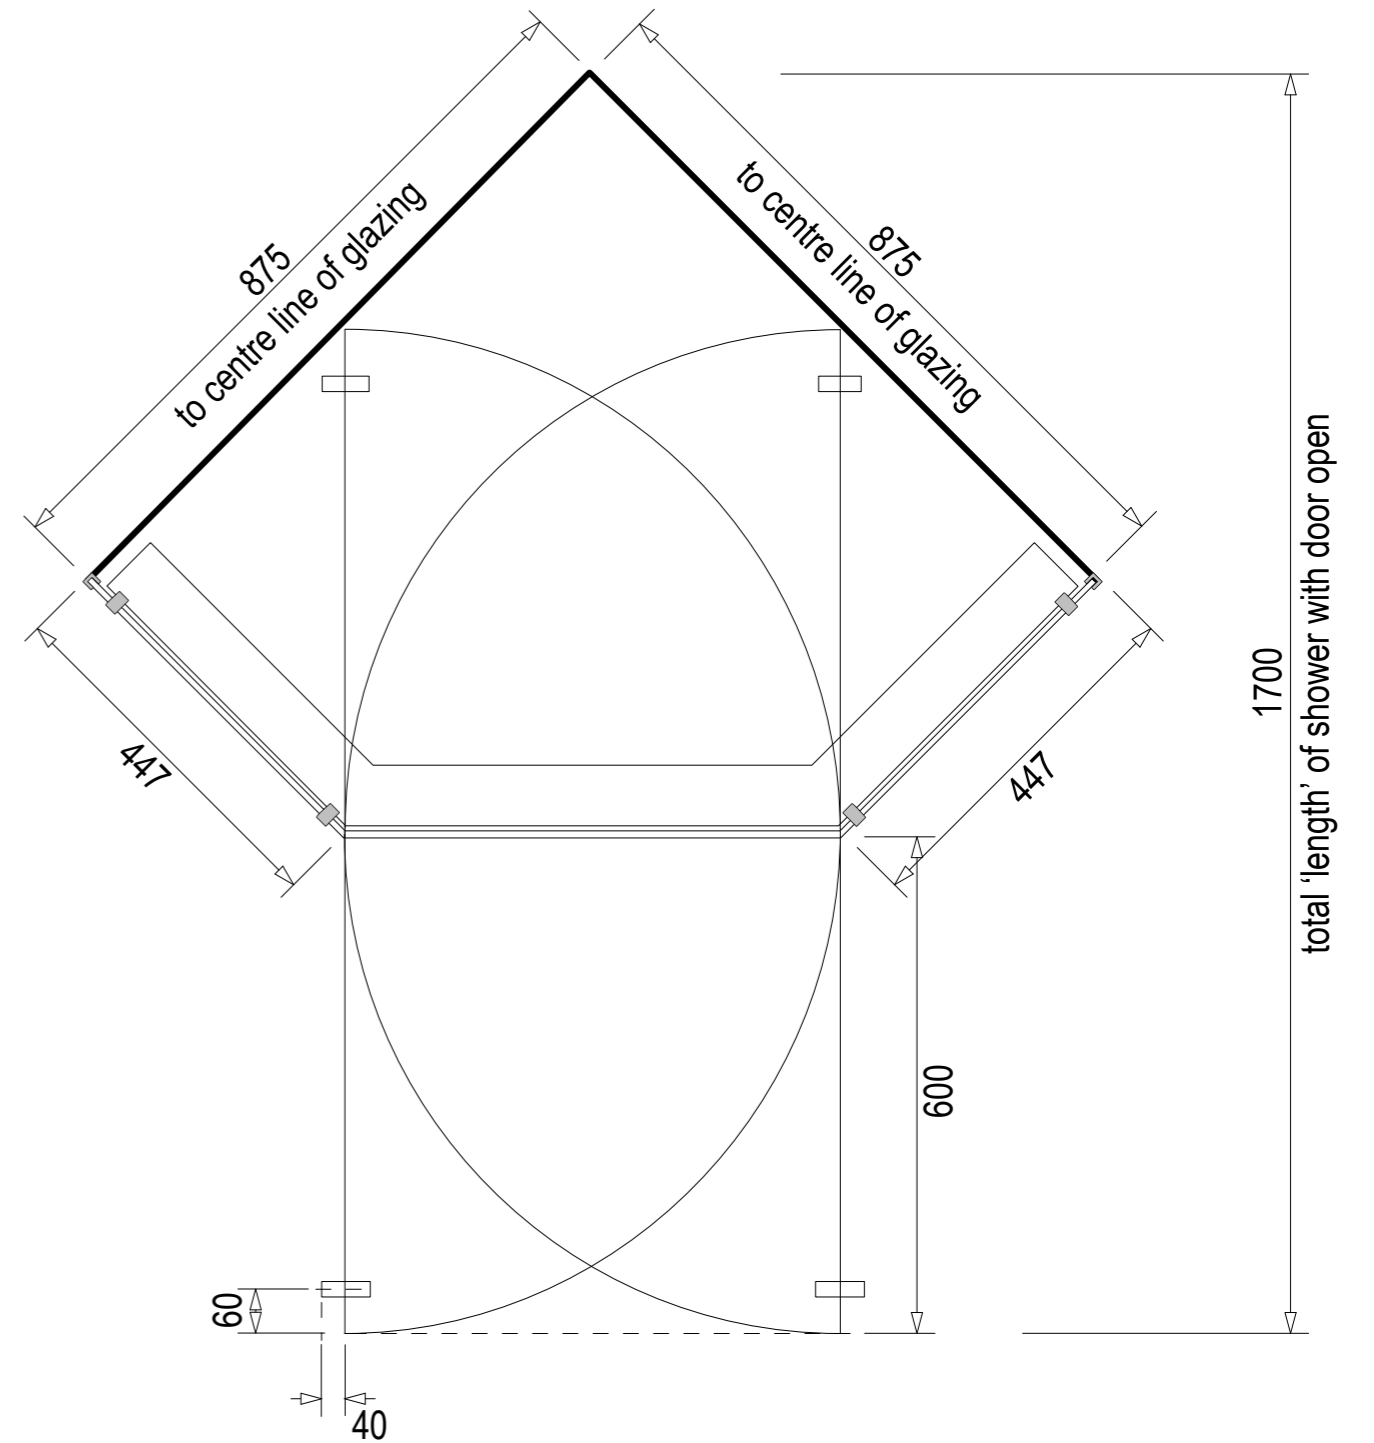

Note: Screens are reversible  
See RHS for more info

### Screen Specifications & Components:

- 3x 8mm Toughened **CristalVision™** Nano-Coated Screens @ 2023 high
- 2x Wall Glazing Channels @ 2023mm high
- 1x 6mm Toughened Glass Top Brace @ 100mm wide
- 4x Top Brace Blocks
- 2x Adjustable self-centering 135° hinges
- 1x Solara Handle set (192mm hole centres)
- 1x Sill Kit (more information on following pages)