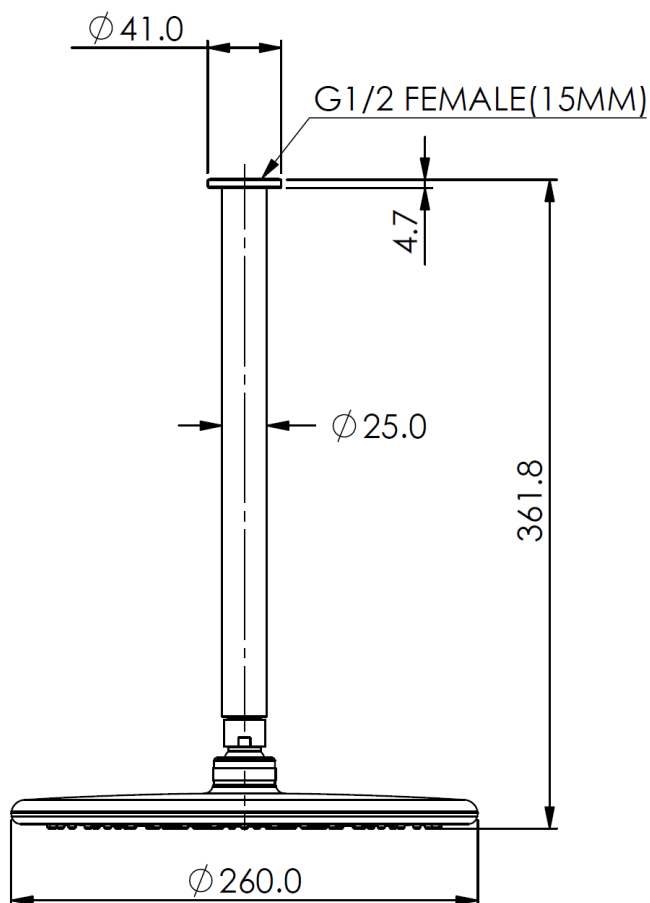

# MAIA Ceiling Shower

243002CP | Chrome  
243002BB | PVD Brushed Brass  
243002MB | Matte Black  
243002GM | PVD Gunmetal  
243002BN | PVD Brushed Nickel

MP: WELS 3 STAR 9.0L/MIN  
Mains Pressure

- 260mm Ø Overhead Shower
- 250mm Ceiling Arm