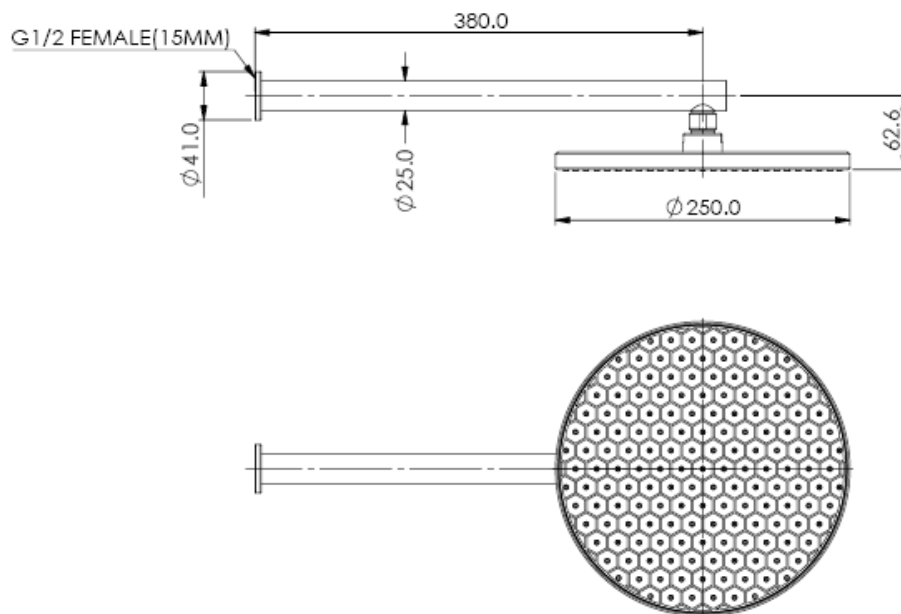

VOLT

RainBoost Overhead Wall Shower

57310CP-2 | Chrome

MP: WELS 3 STAR 9.0L/MIN
LP : WELS 3 STAR 9.0L/MIN
All Pressure from 10kPa

- 120mm Ø Single Function Handset
- 380mm Wall Arm
- RAINBOOST® Technology