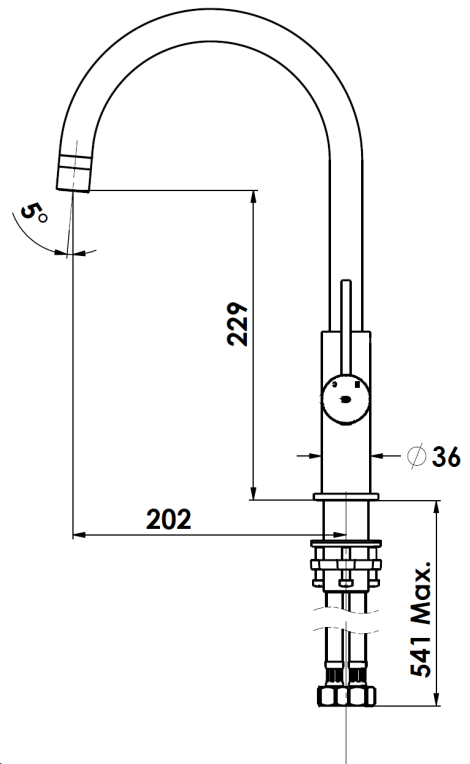

MAIA

Gooseneck Sink Mixer

- LF24302540CP-2 | Chrome
- LF24302540BB-2 | PVD Brushed Brass
- LF24302540MB-2 | PVD Matte Black
- LF24302540GM-2 | PVD Gunmetal
- LF24302540BN-2 | PVD Brushed Nickel

MP: WELS 5 STAR 6.0L/MIN
 LP : WELS 5 STAR 6.0L/MIN
 All Pressure

- Swivel Spout
- Dual Function Spray

G1/2" (15mm) Female Flexible Hose