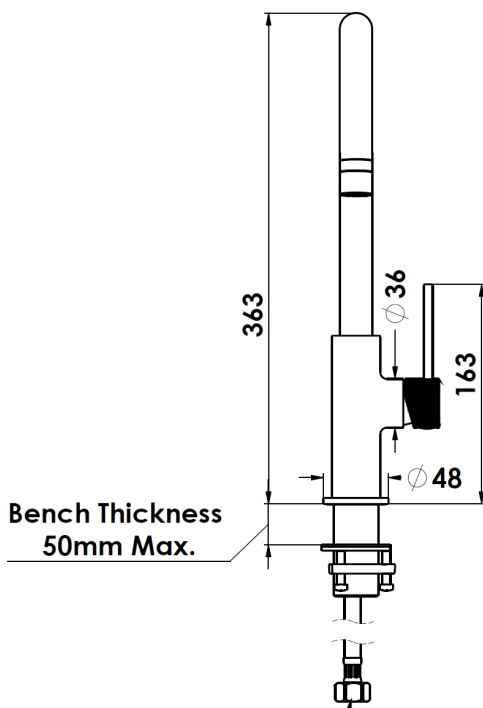

MAIA

Gooseneck Sink Mixer

- LF24302540CP-2 | Chrome
- LF24302540BB-2 | PVD Brushed Brass
- LF24302540MB-2 | PVD Matte Black
- LF24302540GM-2 | PVD Gunmetal
- LF24302540BN-2 | PVD Brushed Nickel

MP: WELS 5 STAR 6.0L/MIN
 LP : WELS 5 STAR 6.0L/MIN
 All Pressure

- Swivel Spout
- Dual Function Spray

G1/2" (15mm) Female Flexible Hose