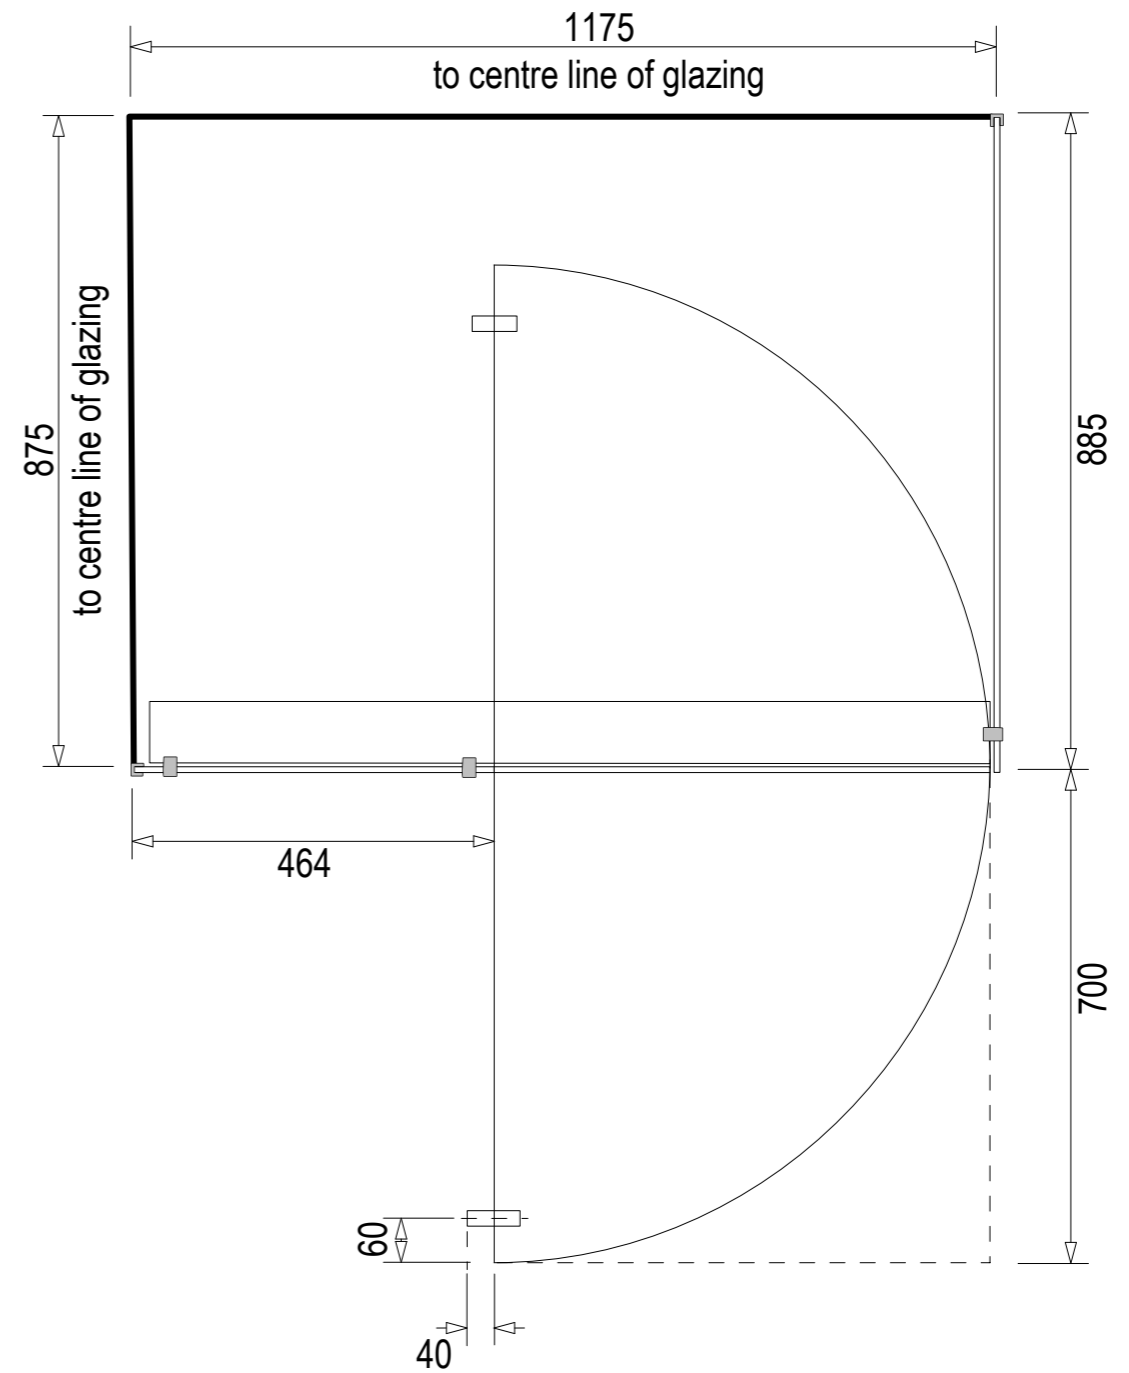

Note: Screens are reversible

Screen Specifications & Components:

- 3x 8mm Toughened **CristalVision™** Nano-Coated Screens @ 2023 high
- 2x Wall Glazing Channels @ 2023mm high
- 1x 6mm Toughened Glass Top Brace @ 100mm wide
- 4x Top Brace Blocks
- 2x Adjustable self-centering 180° Hinges
- 1x Handle set @ 207mm high (192mm hole centres)
- 1x Sill Kit (more info on following pages)

Options in this size:

For more information
visit www.mitre10.co.nz