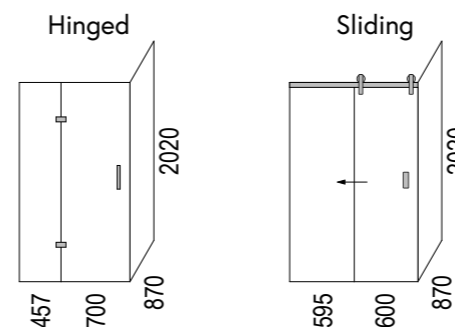

Options in this size:

For more information
visit www.mitre10.co.nz