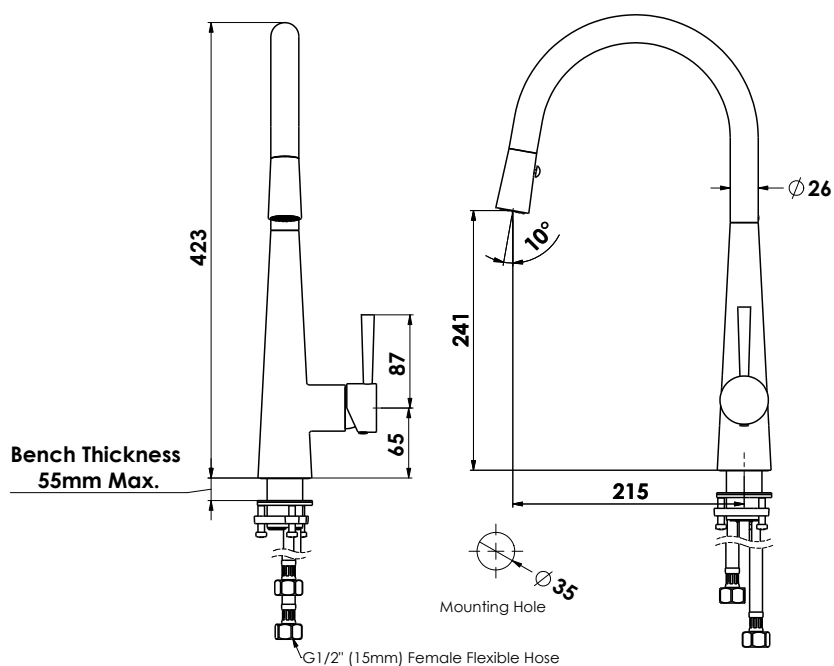

GALIANO

Pull-Down Sink Mixer

LF175203CP | Chrome
LF175203MB | PVD Matte Black
LF175203BN | PVD Brushed Nickel

MP: WELS 5 STAR 6.0L/MIN
Mains Pressure

- Lead Free
- Swivel Spout
- Dual Function Spray

NZ PHONE - 0800 655 455
EMAIL - nzsales@greenstapware.com
WEBSITE - greenstapware.com