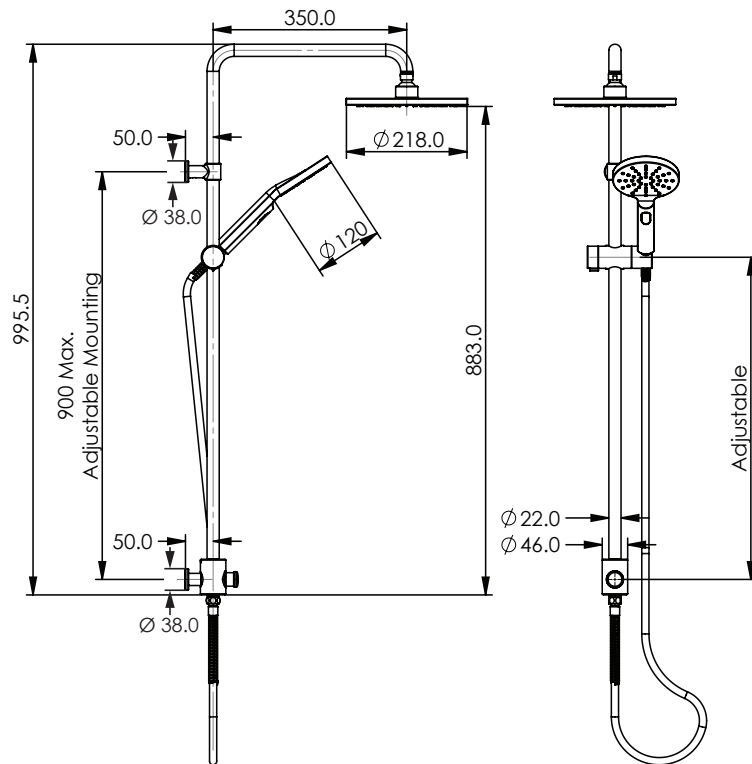

### Twin Rail Shower

- 192900 | Chrome
- 192907 | PVD Matte Black
- 192901 | PVD Brushed Nickel
- 192906 | PVD Brushed Brass
- 192909 | PVD Gunmetal

MP: WELS 3 STAR 9.0L/MIN  
 LP : WELS 3 STAR 9.0L/MIN  
 All Pressure from 10kPa

- 120mm Ø Single Function Handset
- 250mm Ø Overhead Shower
- RAINBOOST® Technology

**NZ** PHONE 0800 655 455  
 EMAIL [nzsales@greenstapware.com](mailto:nzsales@greenstapware.com)  
 WEBSITE [www.greenstapware.com](http://www.greenstapware.com)