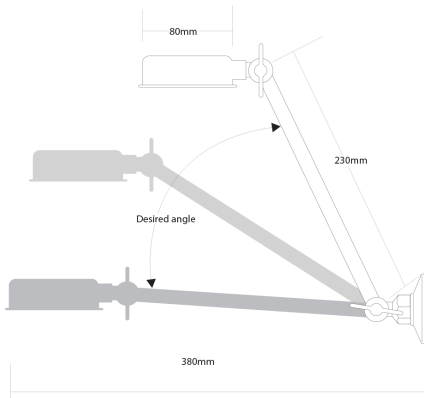

FORENO Antique Shower Rose

PRODUCT CODE

AMS1

COLOUR/FINISHES

Chrome

PRESSURE TYPE

All Pressures

MIN. PRESSURE

35kPa

MAX. PRESSURE

500kPa (As per NZ Building Code AS/NZ 3500.1)

WELS RATING

Mains 3 Star; 9L/min
Low/Unequal 2 Star; 10L/min

MAX. TEMPERATURE

65°C

PLUMBING CONNECTION

15mm

SHOWER HEAD SIZE

80mm diameter

ARM LENGTH

230mm

Specifications and dimensions are subject to change without notice.

Installation instructions are available from the product page on www.foreno.co.nz

Building Product Information Requirement

Foreno Tapware products are in full compliance with the requirements as set out in the New Zealand Building Code: foreno.co.nz/bpir-building-code-clauses/

This product is not subject to a warning or ban under section 26 of the Building Act 2004.