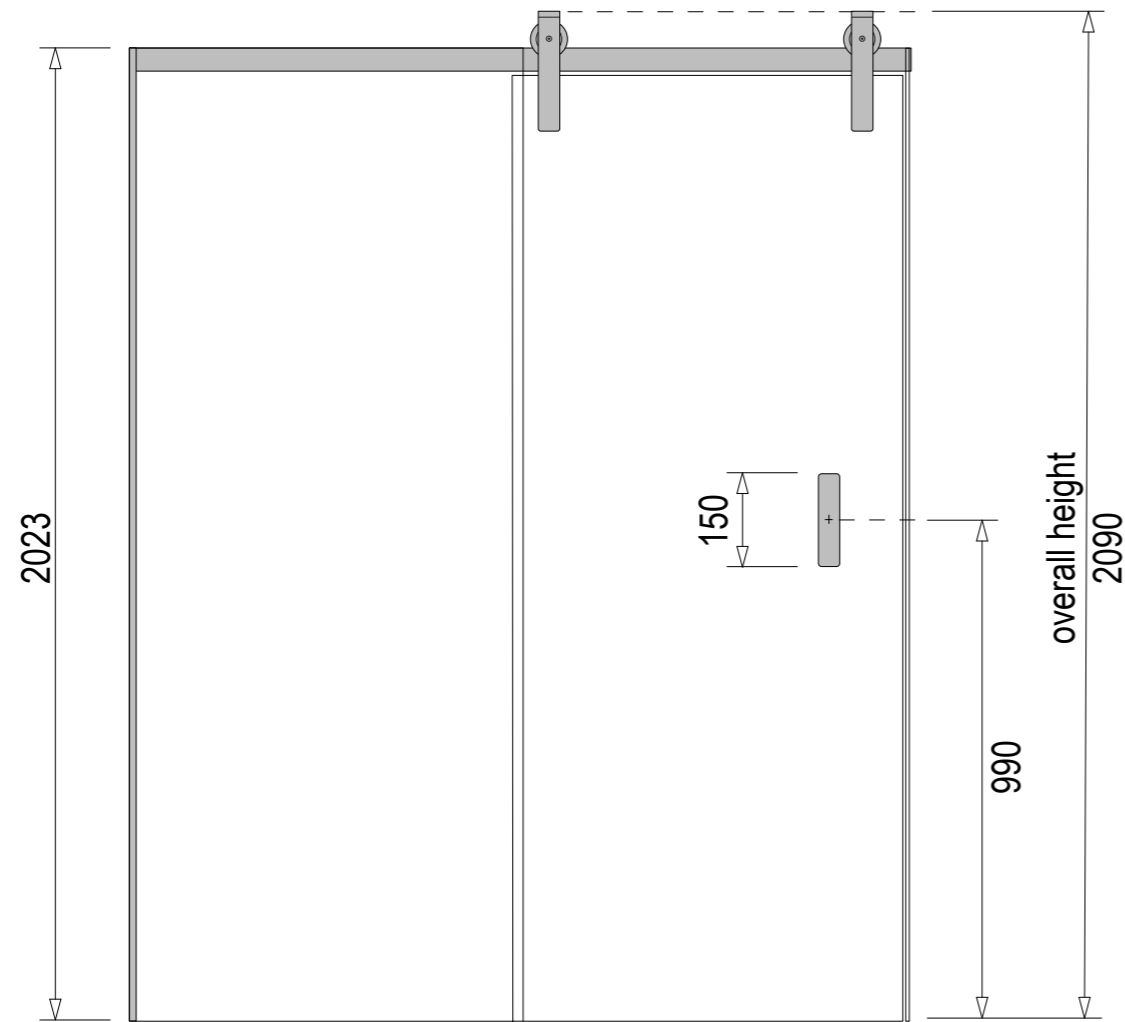

Tray Options:

PureWhite (Gloss White)

GraphiteBlack (Matte Black)

TileOver

Note: Verify exact shower base dimensions on site

Screen Options:

Tray Only (No Screen)

Hinged

Sliding

For more information visit www.mitre10.co.nz

Screen Specifications & Components:

- 3x 8mm Toughened **CristalVision™** Nano-Coated Screens @ 2023 high
- 2x Wall Glazing Channels @ 2023mm high
- 1x Stainless Steel Sliding Top Brace
- 2x Top Brace Blocks
- 2x Solara 'Barn Door' Sliding Rollers
- 1x Solara Handle set
- 1x Sill Kit (more info on following pages)

Options in this size:

For more information
visit www.mitre10.co.nz

Ensure a minimum recess size of 250mm wide x 250mm long x 150mm deep for the waste outlet