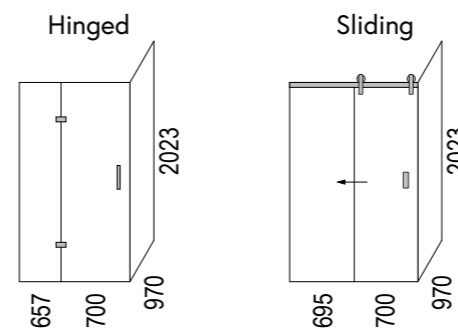

Sliding

For more information visit www.mitre10.co.nz

Screen Specifications & Components:

- 3x 8mm Toughened **CristalVision™** Nano-Coated Screens @ 2023 high
- 2x Wall Glazing Channels @ 2023mm high
- 1x Stainless Steel Sliding Top Brace
- 2x Top Brace Blocks
- 2x Solara 'Barn Door' Sliding Rollers
- 1x Solara Handle set
- 1x Sill Kit (more info on following pages)

Options in this size:

For more information
visit www.mitre10.co.nz

Ensure a minimum recess size of 250mm wide x 250mm long x 150mm deep for the waste outlet