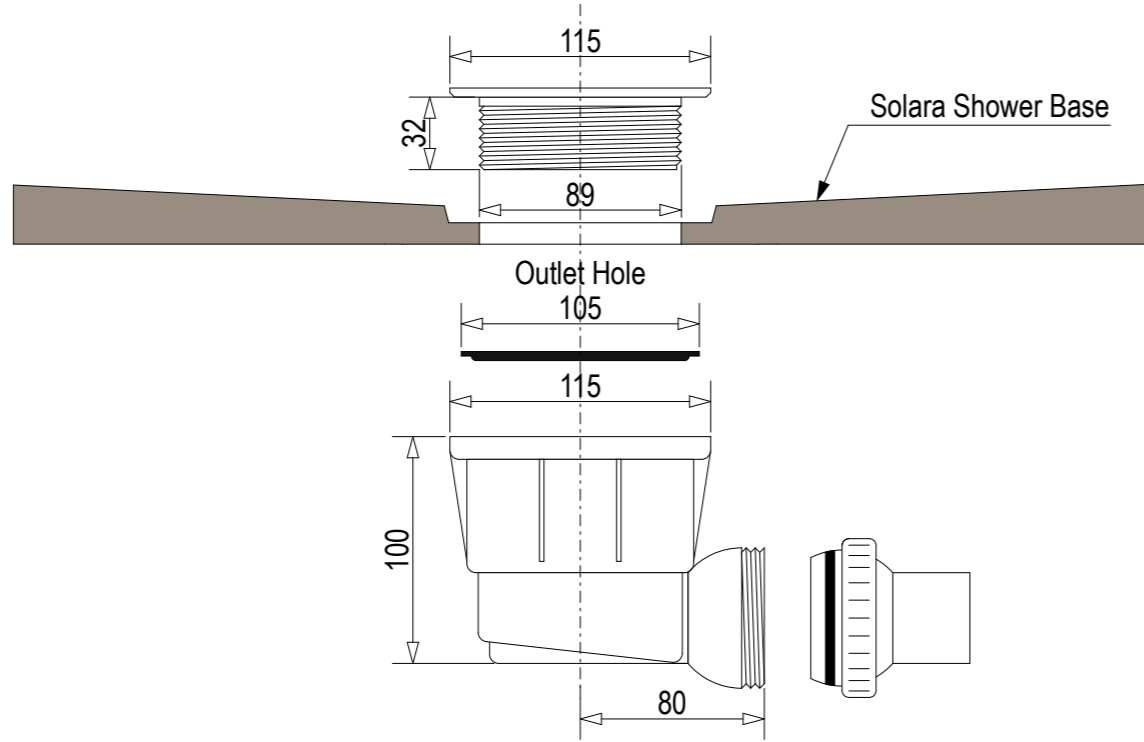

Sliding

For more information visit www.mitre10.co.nz

Screen Specifications & Components:

- 3x 8mm Toughened **CristalVision™** Nano-Coated Screens @ 2023 high
- 2x Wall Glazing Channels @ 2023mm high
- 1x Stainless Steel Sliding Top Brace
- 2x Top Brace Blocks
- 2x Solara 'Barn Door' Sliding Rollers
- 1x Solara Handle set
- 1x Sill Kit (more info on following pages)

Options in this size:

For more information
visit www.mitre10.co.nz

Ensure a minimum recess size of 250mm wide x 250mm long x 150mm deep for the waste outlet