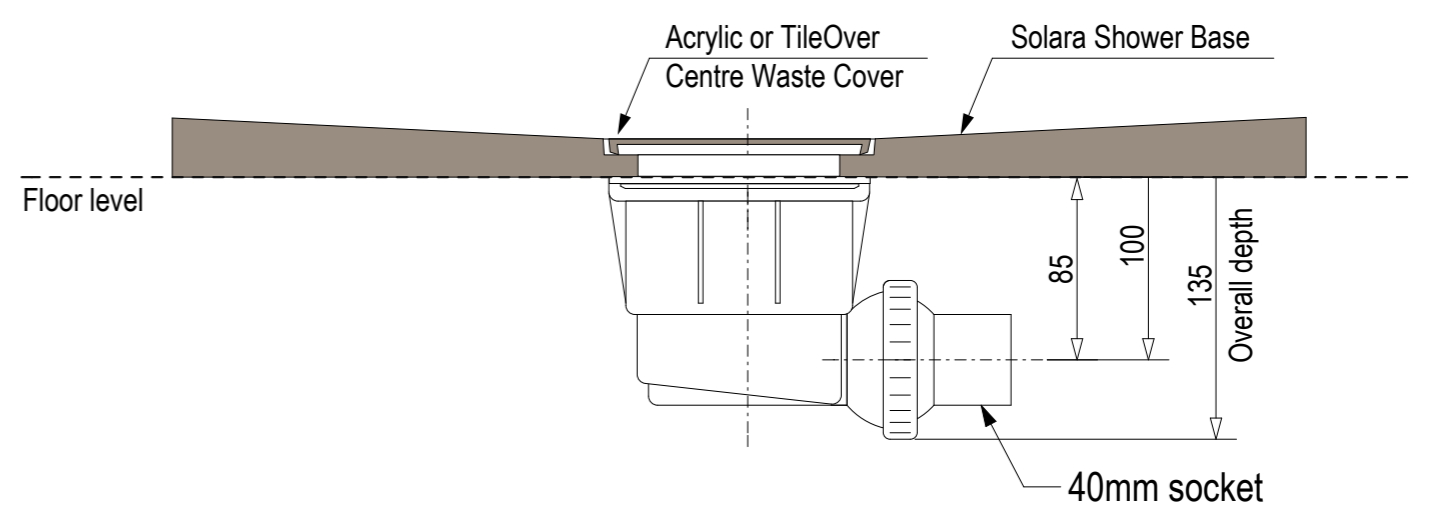

Sliding

For more information visit www.mitre10.co.nz

Screen Specifications & Components:

- 3x 8mm Toughened **CristalVision™** Nano-Coated Screens @ 2023 high
- 2x Wall Glazing Channels @ 2023mm high
- 1x Stainless Steel Sliding Top Brace
- 2x Top Brace Blocks
- 2x Solara 'Barn Door' Sliding Rollers
- 1x Solara Handle set
- 1x Sill Kit (more info on following pages)

Options in this size:

For more information
visit www.mitre10.co.nz

Ensure a minimum recess size of 250mm wide x 250mm long x 150mm deep for the waste outlet