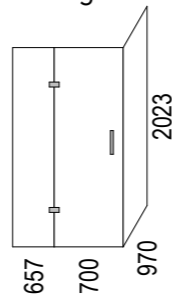

Tray Options:

PureWhite (Gloss White)

GraphiteBlack (Matte Black)

TileOver

Note: Verify exact shower base dimensions on site

Screen Options:

Tray Only (No Screen)

Hinged

Sliding

For more information visit www.mitre10.co.nz

Screen Specifications & Components:

- 3x 8mm Toughened **CristalVision™** Nano-Coated Screens @ 2023 high
- 2x Wall Glazing Channels @ 2023mm high
- 1x Stainless Steel Sliding Top Brace
- 2x Top Brace Blocks
- 2x Solara 'Barn Door' Sliding Rollers
- 1x Solara Handle set
- 1x Sill Kit (more info on following pages)

Options in this size:

For more information
visit www.mitre10.co.nz

Ensure a minimum recess size of 250mm wide x 250mm long x 150mm deep for the waste outlet