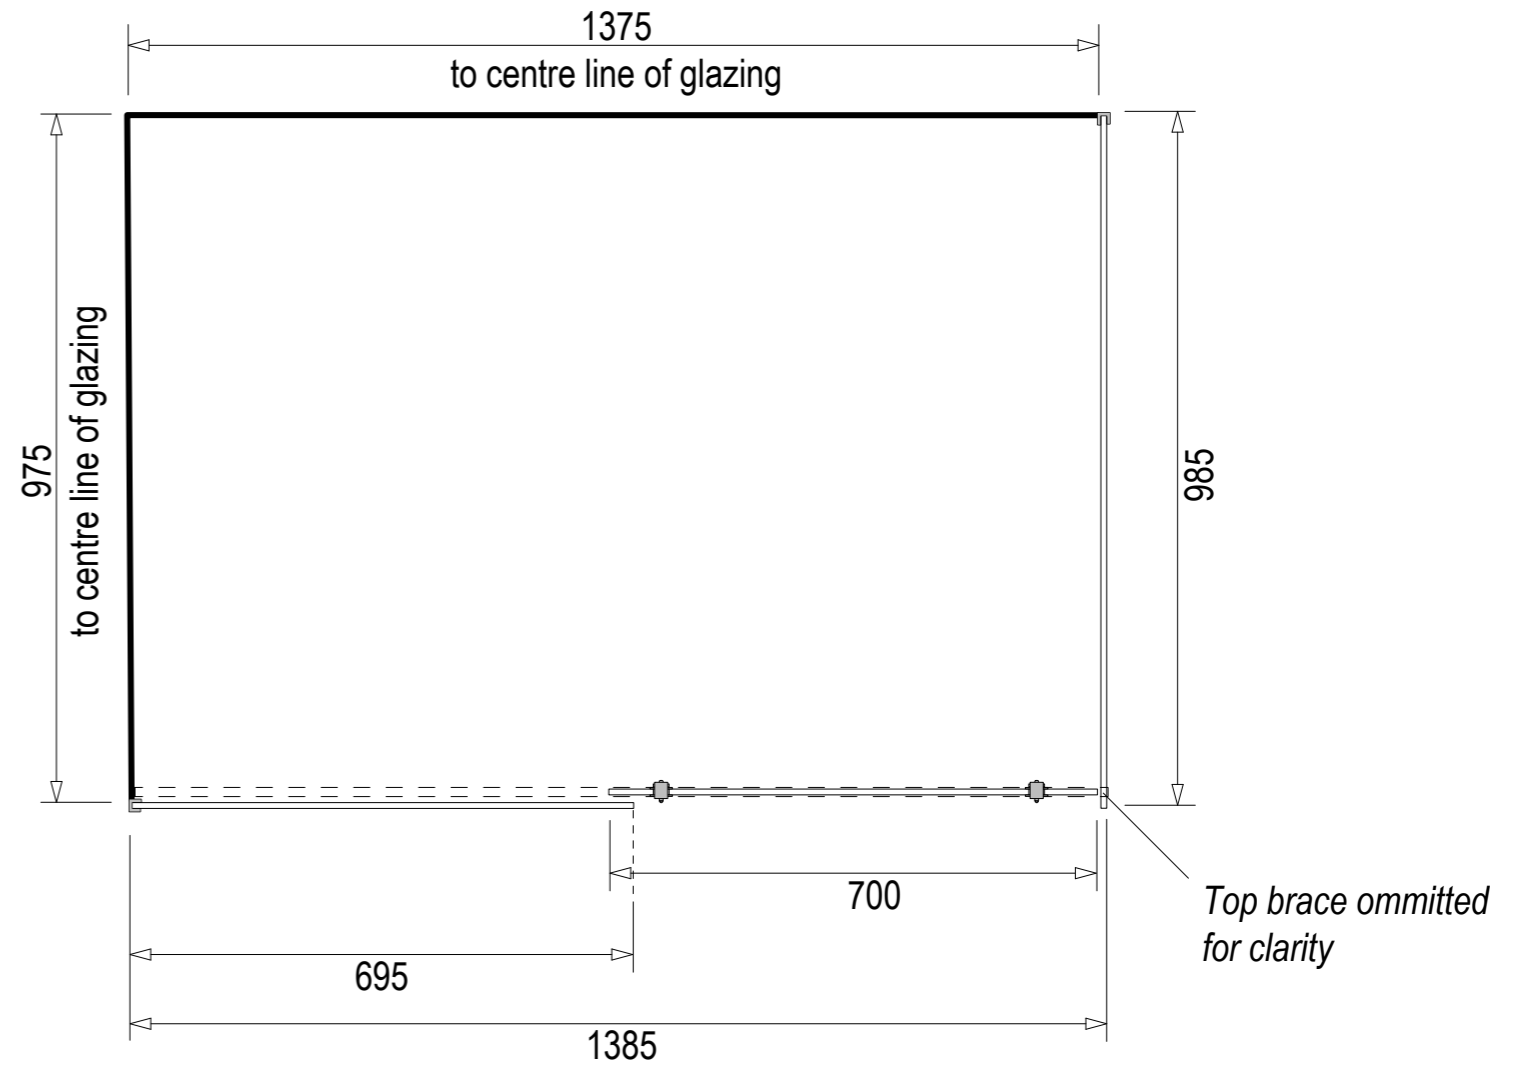

Tray Options:

PureWhite (Gloss White)

GraphiteBlack (Matte Black)

TileOver

Note: Verify exact shower base dimensions on site

Screen Options:

Tray Only (No Screen)

Hinged

Sliding

For more information visit www.mitre10.co.nz

Screen Specifications & Components:

- 3x 8mm Toughened **CristalVision™** Nano-Coated Screens @ 2023 high
- 2x Wall Glazing Channels @ 2023mm high
- 1x Stainless Steel Sliding Top Brace
- 2x Top Brace Blocks
- 2x Solara 'Barn Door' Sliding Rollers
- 1x Solara Handle set
- 1x Sill Kit (more info on following pages)

Options in this size:

For more information
visit www.mitre10.co.nz

Ensure a minimum recess size of 250mm wide x 250mm long x 150mm deep for the waste outlet