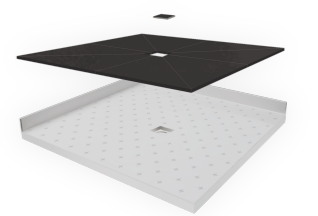

Tray Options:

PureWhite (Gloss White)

GraphiteBlack (Matte Black)

TileOver

Note: Verify exact shower base dimensions on site

Screen Options:

Tray Only (No Screen)

Hinged

Sliding

For more information visit www.mitre10.co.nz

Screen Specifications & Components:

- 3x 8mm Toughened **CristalVision™** Nano-Coated Screens @ 2023 high
- 2x Wall Glazing Channels @ 2023mm high
- 1x Stainless Steel Sliding Top Brace
- 2x Top Brace Blocks
- 2x Solara 'Barn Door' Sliding Rollers
- 1x Solara Handle set
- 1x Sill Kit (more info on following pages)

Options in this size:

For more information
visit www.mitre10.co.nz

Ensure a minimum recess size of 250mm wide x 250mm long x 150mm deep for the waste outlet