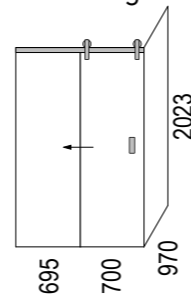

Tray Options:

PureWhite (Gloss White)

GraphiteBlack (Matte Black)

TileOver

Note: Verify exact shower base dimensions on site

Screen Options:

Tray Only (No Screen)

Hinged

Sliding

For more information visit www.mitre10.co.nz

Screen Specifications & Components:

- 3x 8mm Toughened **CristalVision™** Nano-Coated Screens @ 2023 high
- 2x Wall Glazing Channels @ 2023mm high
- 1x Stainless Steel Sliding Top Brace
- 2x Top Brace Blocks
- 2x Solara 'Barn Door' Sliding Rollers
- 1x Solara Handle set
- 1x Sill Kit (more info on following pages)

Options in this size:

For more information
visit www.mitre10.co.nz

Ensure a minimum recess size of 250mm wide x 250mm long x 150mm deep for the waste outlet