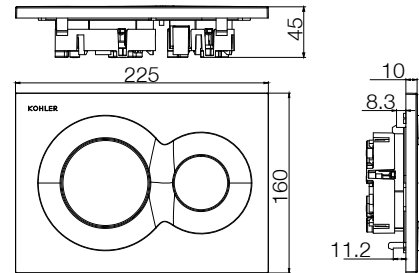

Technical Details