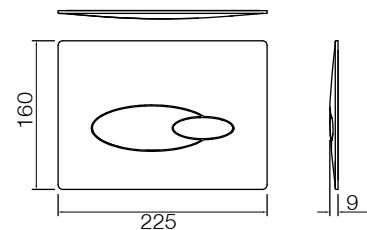

Technical Details