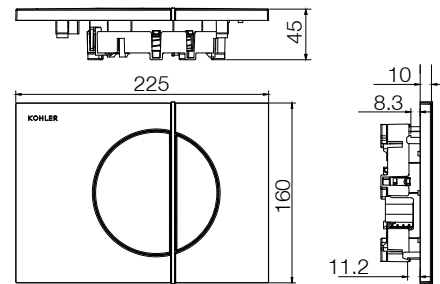

Technical Details