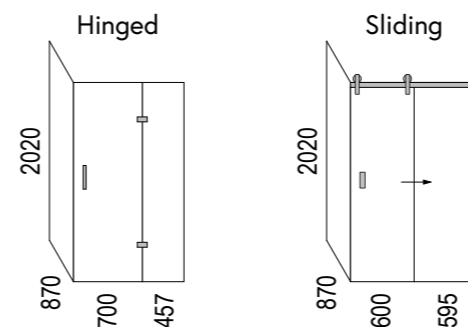

Options in this size:

For more information
visit www.mitre10.co.nz