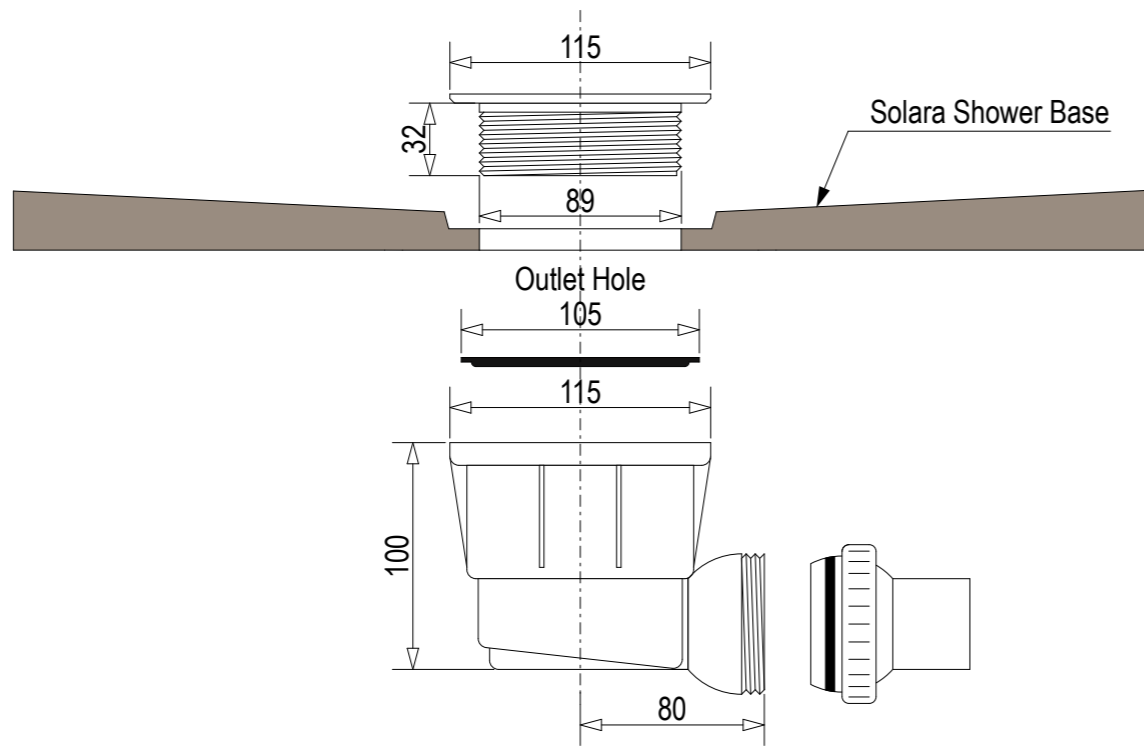

### Screen Specifications & Components:

- 3x 8mm Toughened **CristalVision™** Nano-Coated Screens @ 2023 high
- 2x Wall Glazing Channels @ 2023mm high
- 1x 6mm Toughened Glass Top Brace @ 100mm wide
- 4x Top Brace Blocks
- 2x Adjustable self-centering 180° Hinges
- 1x Handle set @ 207mm high (192mm hole centres)
- 1x Sill Kit (more info on following pages)

### Screen Specifications & Components:

- 3x 8mm Toughened **CristalVision™** Nano-Coated Screens @ 2023 high
- 2x Wall Glazing Channels @ 2023mm high
- 1x Stainless Steel Sliding Top Brace
- 2x Top Brace Blocks
- 2x Solara 'Barn Door' Sliding Rollers
- 1x Handle set
- 1x Sill Kit (more info on following pages)

### Options in this size:

For more information  
visit [www.mitre10.co.nz](http://www.mitre10.co.nz)

Ensure a minimum recess size of 250mm wide x 250mm long x 150mm deep for the waste outlet