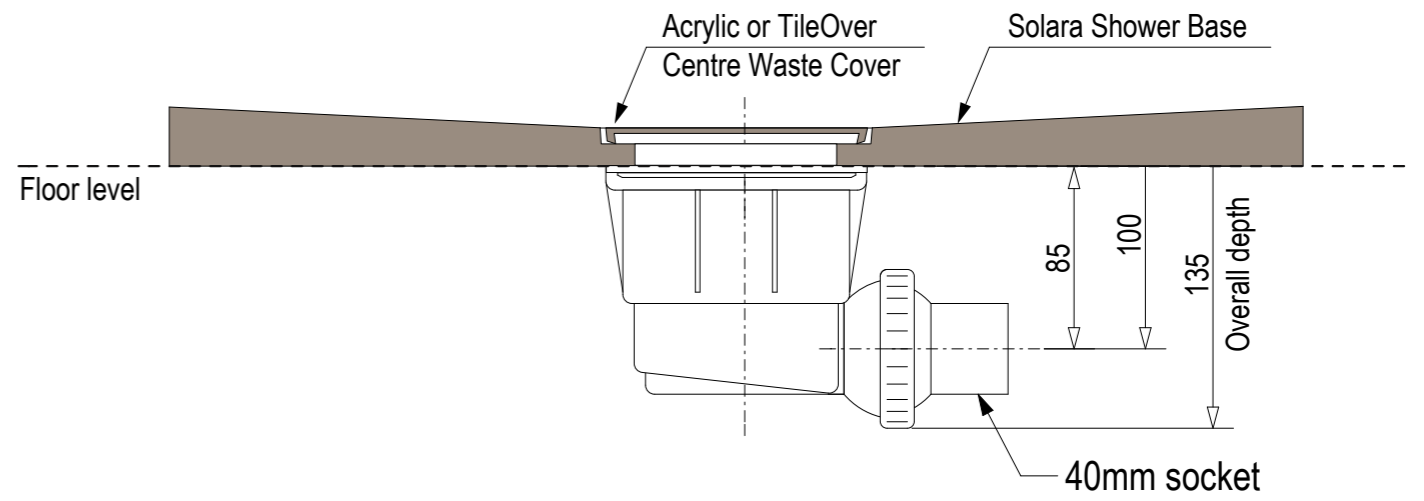

### Options in this size:

For more information  
visit [www.mitre10.co.nz](http://www.mitre10.co.nz)

Ensure a minimum recess size of 250mm wide x 250mm long x 150mm deep for the waste outlet