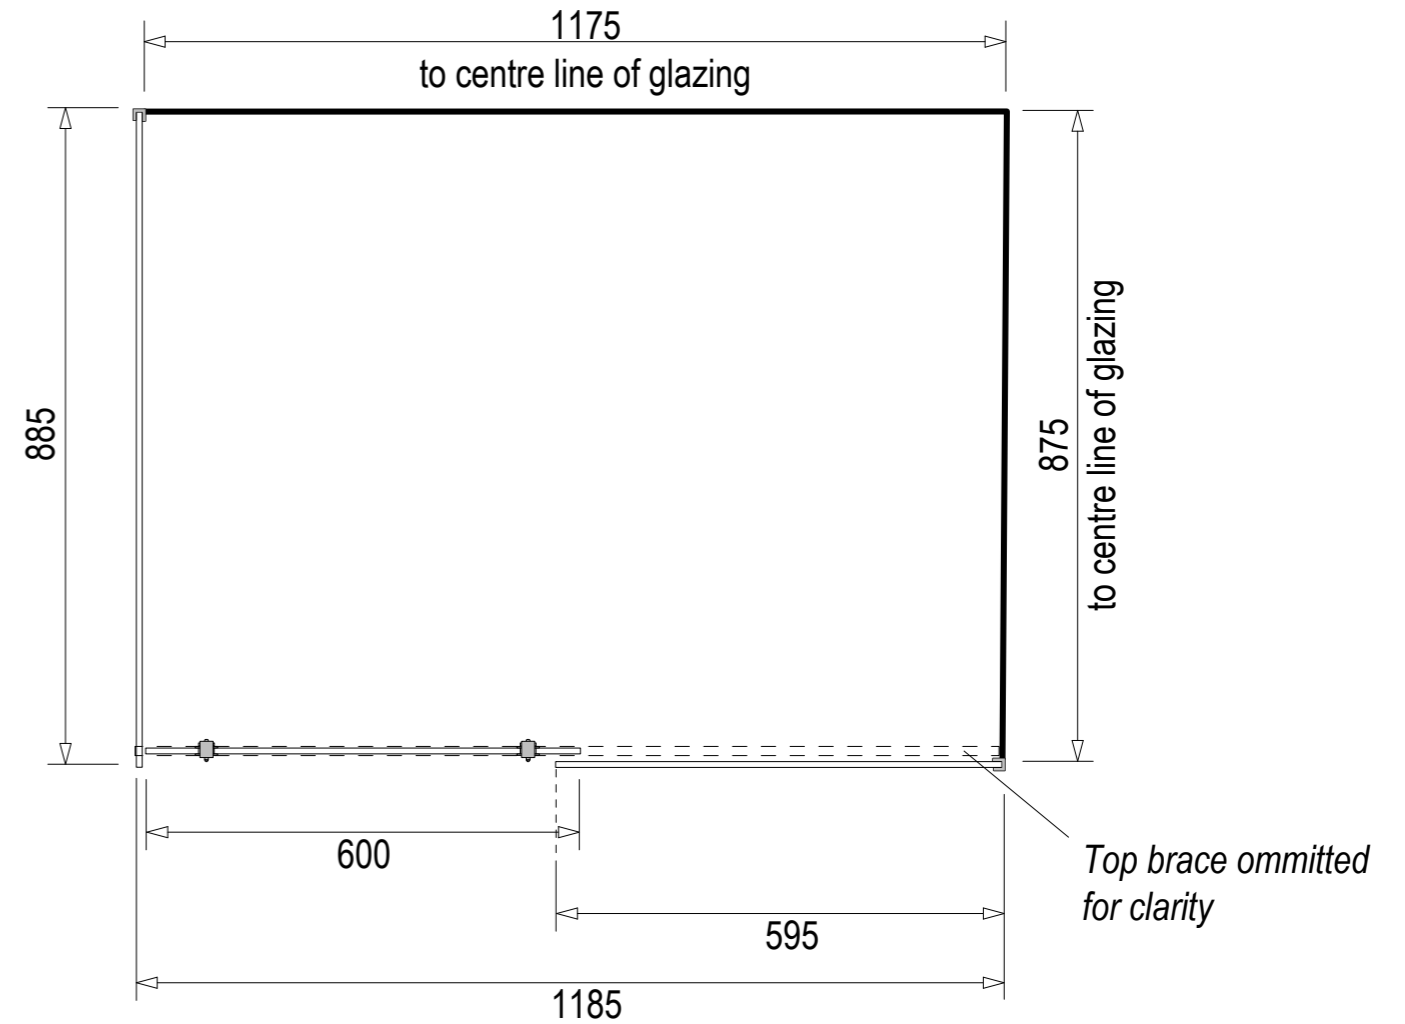

Screen Specifications & Components:

- 3x 8mm Toughened **CristalVision™** Nano-Coated Screens @ 2023 high
- 2x Wall Glazing Channels @ 2023mm high
- 1x Stainless Steel Sliding Top Brace
- 2x Top Brace Blocks
- 2x Solara 'Barn Door' Sliding Rollers
- 1x Handle set
- 1x Sill Kit (more info on following pages)