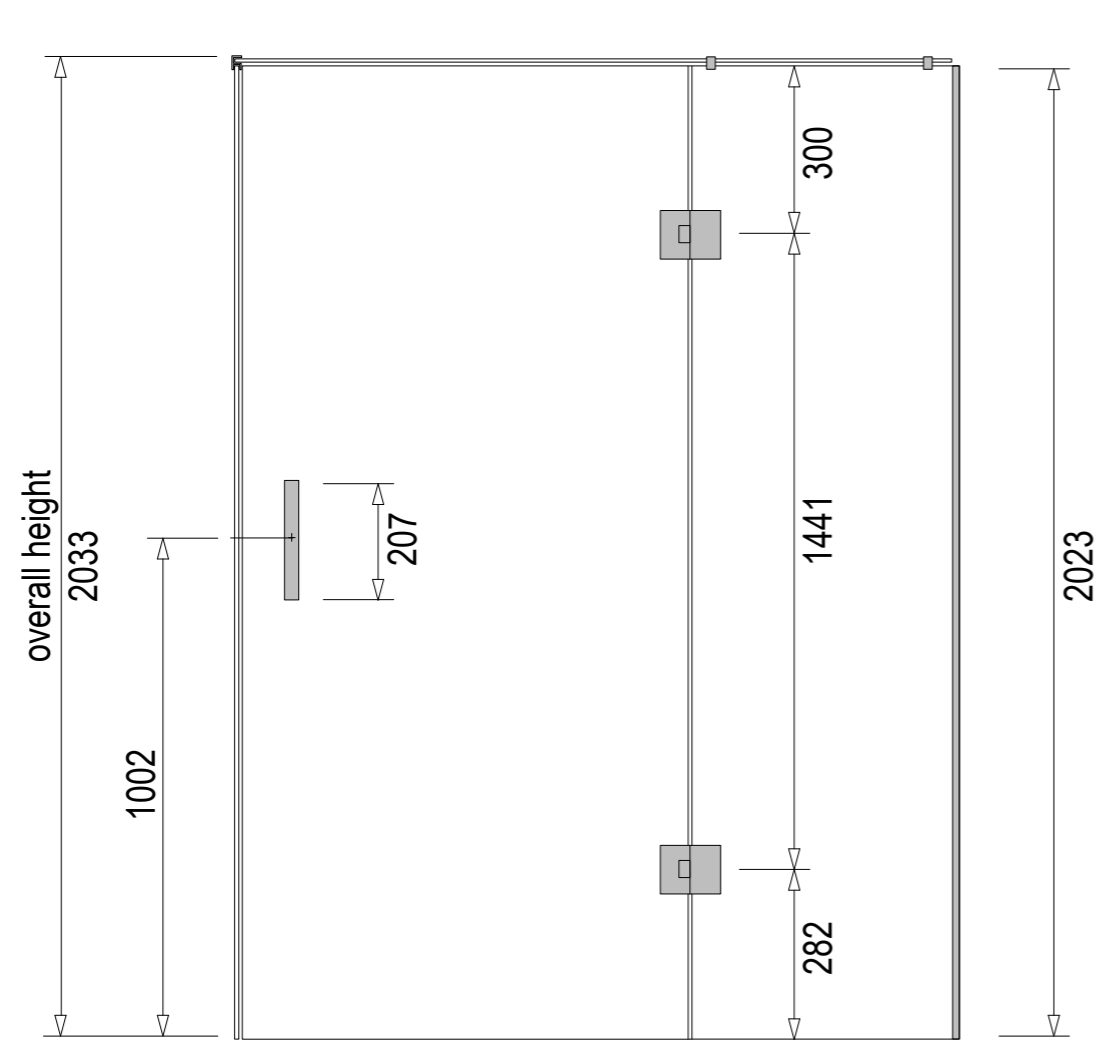

Tray Options:

PureWhite (Gloss White)

GraphiteBlack (Matte Black)

TileOver

Note: Verify exact shower base dimensions on site

Screen Options:

Tray Only  
(No Screen)

Hinged

### Screen Specifications & Components:

- 3x 8mm Toughened **CristalVision™** Nano-Coated Screens @ 2023 high
- 2x Wall Glazing Channels @ 2023mm high
- 1x 6mm Toughened Glass Top Brace @ 100mm wide
- 4x Top Brace Blocks
- 2x Adjustable self-centering 180° Hinges
- 1x Handle set @ 207mm high (192mm hole centres)
- 1x Sill Kit (more info on following pages)

### Options in this size:

For more information  
visit [www.mitre10.co.nz](http://www.mitre10.co.nz)

Ensure a minimum recess size of 250mm wide x 250mm long x 150mm deep for the waste outlet