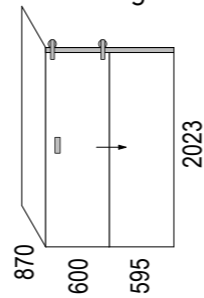

Tray Options:

Note: Verify exact shower base dimensions on site

Screen Options:

Tray Only
(No Screen)

Hinged

Sliding

For more information visit www.mitre10.co.nz