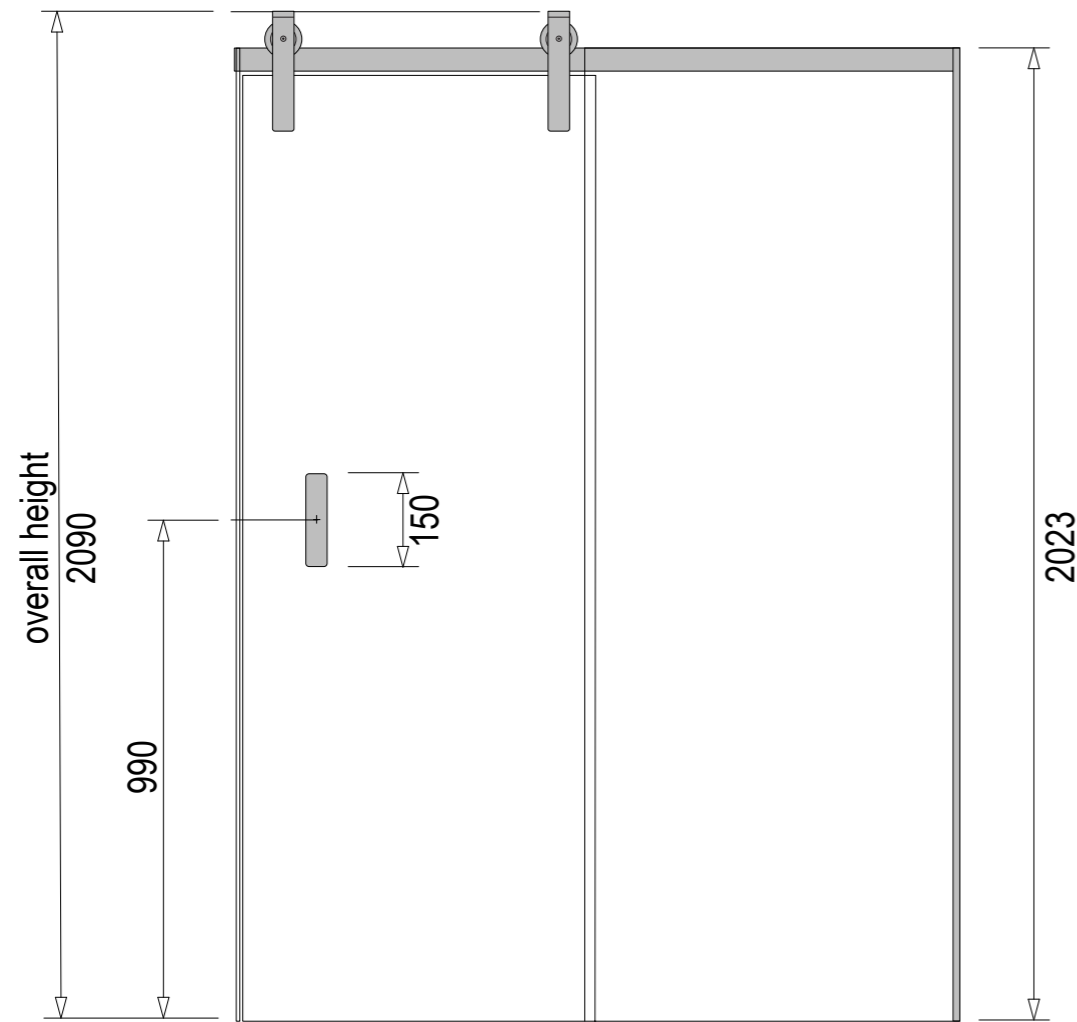

Screen Specifications & Components:

- 3x 8mm Toughened **CristalVision™** Nano-Coated Screens @ 2023 high
- 2x Wall Glazing Channels @ 2023mm high
- 1x Stainless Steel Sliding Top Brace
- 2x Top Brace Blocks
- 2x Solara 'Barn Door' Sliding Rollers
- 1x Handle set
- 1x Sill Kit (more info on following pages)