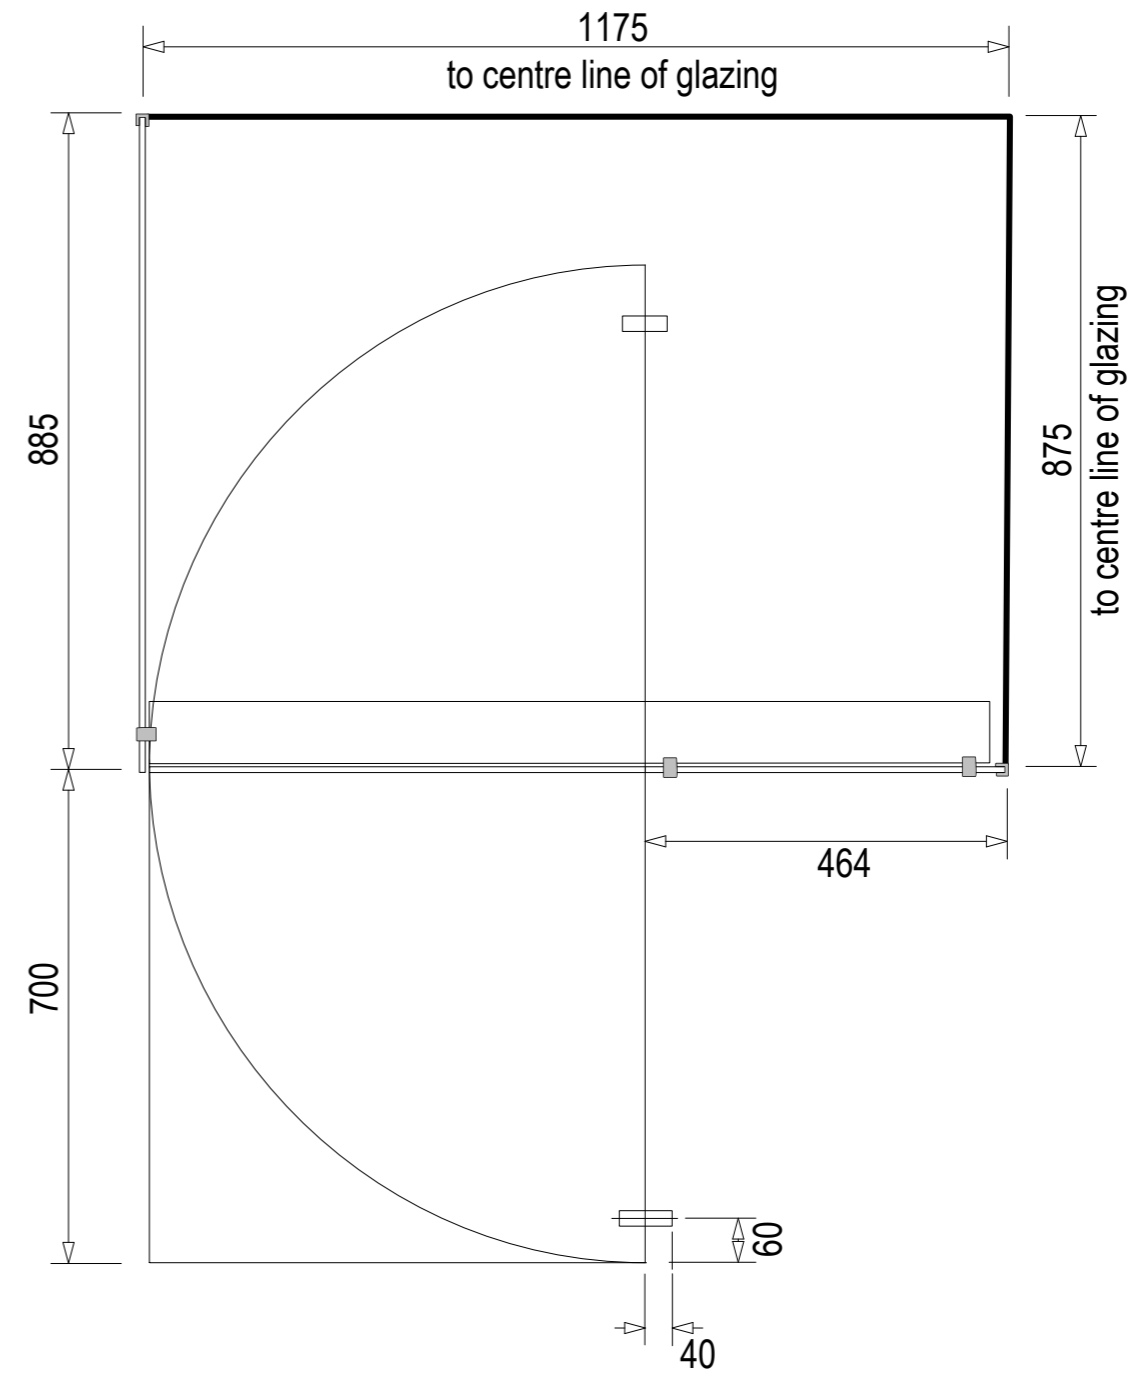

Tray Options:

PureWhite (Gloss White)

GraphiteBlack (Matte Black)

TileOver

Note: Verify exact shower base dimensions on site

Screen Options:

Tray Only  
(No Screen)

Hinged

### Screen Specifications & Components:

- 3x 8mm Toughened **CristalVision™** Nano-Coated Screens @ 2023 high
- 2x Wall Glazing Channels @ 2023mm high
- 1x 6mm Toughened Glass Top Brace @ 100mm wide
- 4x Top Brace Blocks
- 2x Adjustable self-centering 180° Hinges
- 1x Handle set @ 207mm high (192mm hole centres)
- 1x Sill Kit (more info on following pages)

### Options in this size:

For more information  
visit [www.mitre10.co.nz](http://www.mitre10.co.nz)

Ensure a minimum recess size of 250mm wide x 250mm long x 150mm deep for the waste outlet