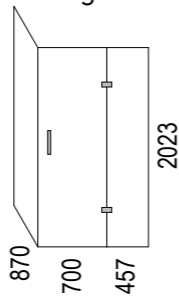

Tray Options:

PureWhite (Gloss White)

GraphiteBlack (Matte Black)

TileOver

Note: Verify exact shower base dimensions on site

Screen Options:

Tray Only  
(No Screen)

Hinged

### Options in this size:

For more information  
visit [www.mitre10.co.nz](http://www.mitre10.co.nz)

Ensure a minimum recess size of 250mm wide x 250mm long x 150mm deep for the waste outlet