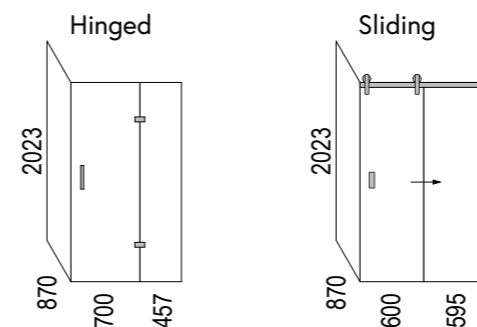

### Screen Specifications & Components:

- 3x 8mm Toughened **CristalVision™** Nano-Coated Screens @ 2023 high
- 2x Wall Glazing Channels @ 2023mm high
- 1x 6mm Toughened Glass Top Brace @ 100mm wide
- 4x Top Brace Blocks
- 2x Adjustable self-centering 180° Hinges
- 1x Handle set @ 207mm high (192mm hole centres)
- 1x Sill Kit (more info on following pages)

### Options in this size:

For more information  
visit [www.mitre10.co.nz](http://www.mitre10.co.nz)

Ensure a minimum recess size of 250mm wide x 250mm long x 150mm deep for the waste outlet