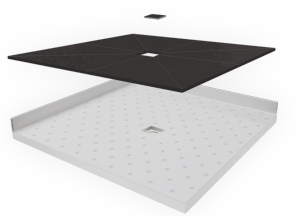

Tray Options:

PureWhite (Gloss White)

GraphiteBlack (Matte Black)

TileOver

Note: Verify exact shower base dimensions on site

Screen Options:

Tray Only  
(No Screen)

Hinged

### Screen Specifications & Components:

- 3x 8mm Toughened **CristalVision™** Nano-Coated Screens @ 2023 high
- 2x Wall Glazing Channels @ 2023mm high
- 1x 6mm Toughened Glass Top Brace @ 100mm wide
- 4x Top Brace Blocks
- 2x Adjustable self-centering 180° Hinges
- 1x Handle set @ 207mm high (192mm hole centres)
- 1x Sill Kit (more info on following pages)