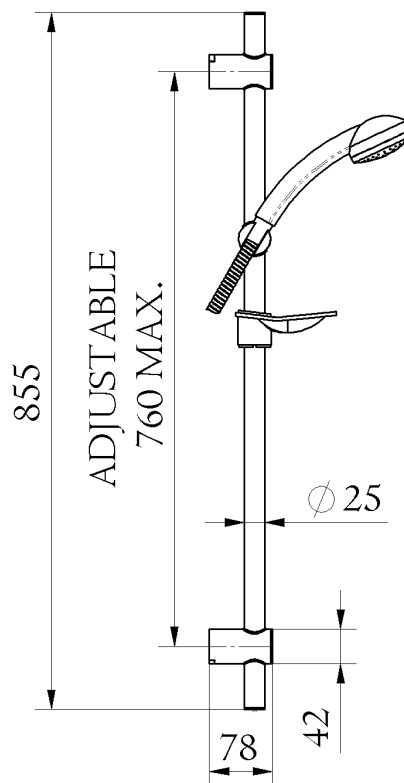

HELIX

Slide Shower Mixer

509530CP-2 | Chrome
509530BN-2 | PVD Brushed Nickel

MP: 3 STAR 9.0L/MIN
LP : 3 STAR 9.0L/MIN
All Pressure

- Single Function Handset
- Adjustable Rail

NZ PHONE 0800 655 455
EMAIL nzsales@greenstapware.com
WEBSITE www.greenstapware.com