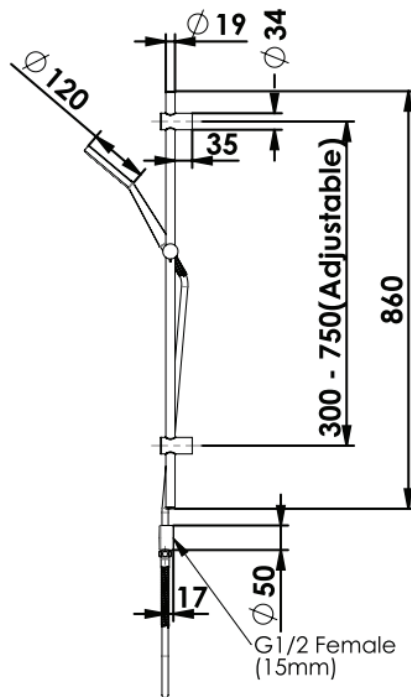

VOLT

RainBoost Rail Shower

- 56521CP-2 | Chrome
- 56521MB-2 | PVD Matte Black
- 56521BN-2 | PVD Brushed Nickel
- 56521BB-2 | PVD Brushed Brass
- 56521GM-2 | PVD Gunmetal

MP: WELS 3 STAR 9.0L/MIN
 LP : WELS 3 STAR 9.0L/MIN
 All Pressure from 10kPa

- 120mm Ø Single Function Handset
- Adjustable to 750mm Centres
- RAINBOOST® Technology

NZ PHONE 0800 655 455
 EMAIL nzsales@greenstapware.com
 WEBSITE www.greenstapware.com