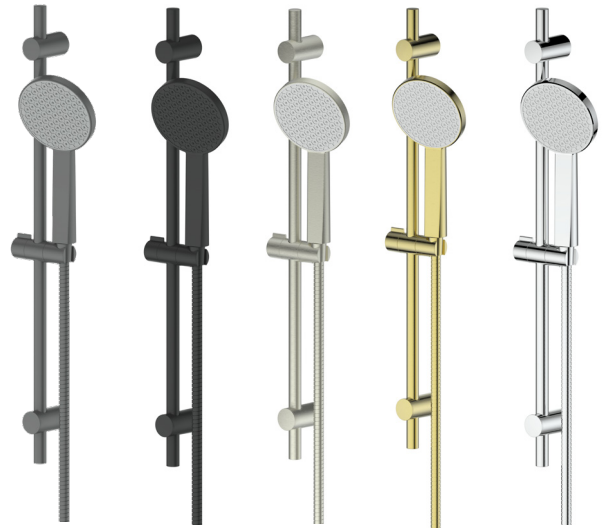

VOLT

RainBoost Rail Shower

- 56521CP-2 | Chrome
- 56521MB-2 | PVD Matte Black
- 56521BN-2 | PVD Brushed Nickel
- 56521BB-2 | PVD Brushed Brass
- 56521GM-2 | PVD Gunmetal

MP: WELS 3 STAR 9.0L/MIN
 LP : WELS 3 STAR 9.0L/MIN
 All Pressure from 10kPa

- 120mm Ø Single Function Handset
- Adjustable to 750mm Centres
- RAINBOOST® Technology

NZ PHONE 0800 655 455
 EMAIL nzsales@greenstapware.com
 WEBSITE www.greenstapware.com