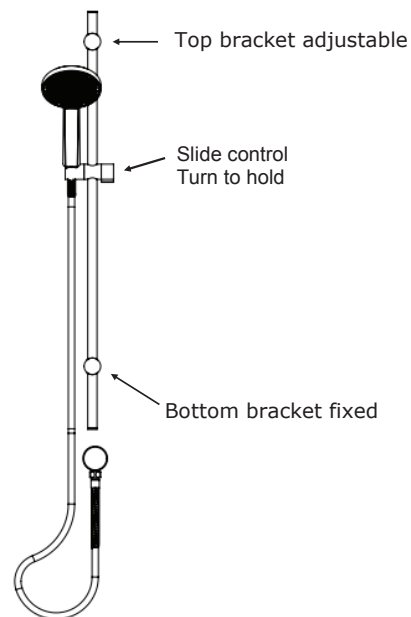

VOLT

RainBoost Rail Shower

- 56521CP-2 | Chrome
- 56521MB-2 | PVD Matte Black
- 56521BN-2 | PVD Brushed Nickel
- 56521BB-2 | PVD Brushed Brass
- 56521GM-2 | PVD Gunmetal

MP: WELS 3 STAR 9.0L/MIN
 LP : WELS 3 STAR 9.0L/MIN
 All Pressure from 10kPa

- 120mm Ø Single Function Handset
- Adjustable to 750mm Centres
- RAINBOOST® Technology

NZ PHONE 0800 655 455
 EMAIL nzsales@greenstapware.com
 WEBSITE www.greenstapware.com