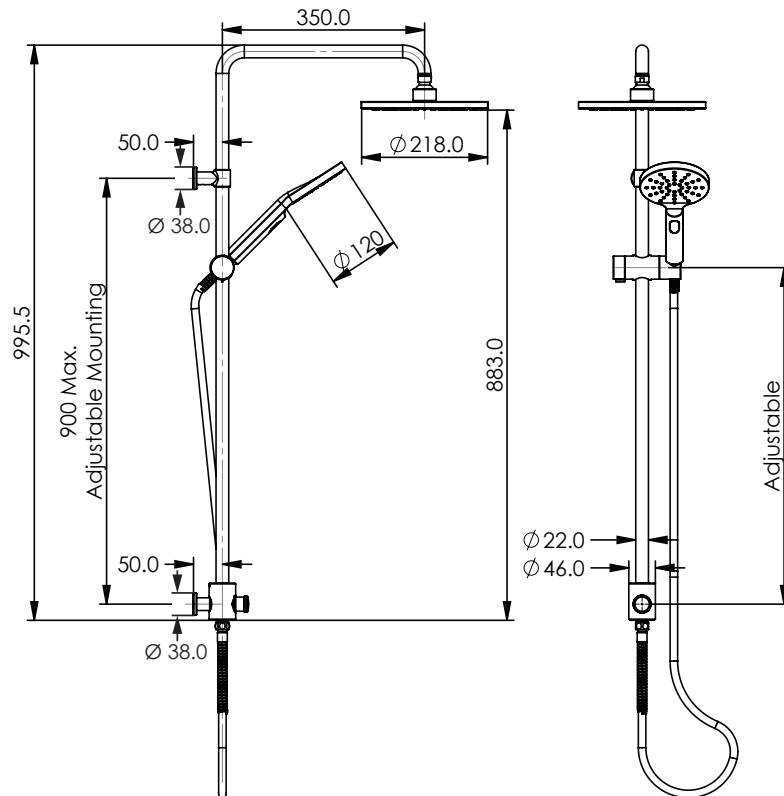

VOLT

RainBoost Twin Retrofit Rail Shower

192910 | Chrome

MP: WELS 3 STAR 9.0L/MIN

LP : WELS 3 STAR 9.0L/MIN

All Pressure from 10kPa

- 120mm Ø Single Function Handset
- 250mm Ø Overhead Shower
- RAINBOOST® Technology