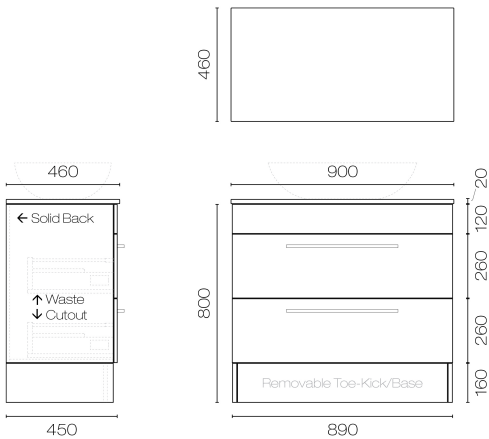

Plaza Opaco 900 2 Drawer Wall/Floor Vanity

SKU: 336122

| | |
|----------------------------|---|
| Brand | Progetto |
| Installation | Floor Mounted or Wall Hung (fitted with removable toe-kick) |
| Width (mm) | 900 |
| Depth (mm) | 460 |
| Height (mm) | 820mm with toe-kick (Floorstanding), 660mm without toe-kick (Wallhung) |
| Warranty | 7 Years |
| Taphole | None (can be drilled onsite with drill bit supplied) |
| Towel Rail Handle | Yes |
| Cabinet Material | Woodgrain Melamine - Sand Oak |
| Vanity Top Material | Matt White Solid Surface |
| Notes | Excludes Basin |
| Other Information | Basin Options & Installation: Bloc vanities exclude basins which need to be ordered separately - refer to the basin section of this website. Tap and waste holes can easily be drilled with holesaws supplied, or top can be cut out for inset basins on-si |

Waste Outcut Detail (both drawers)