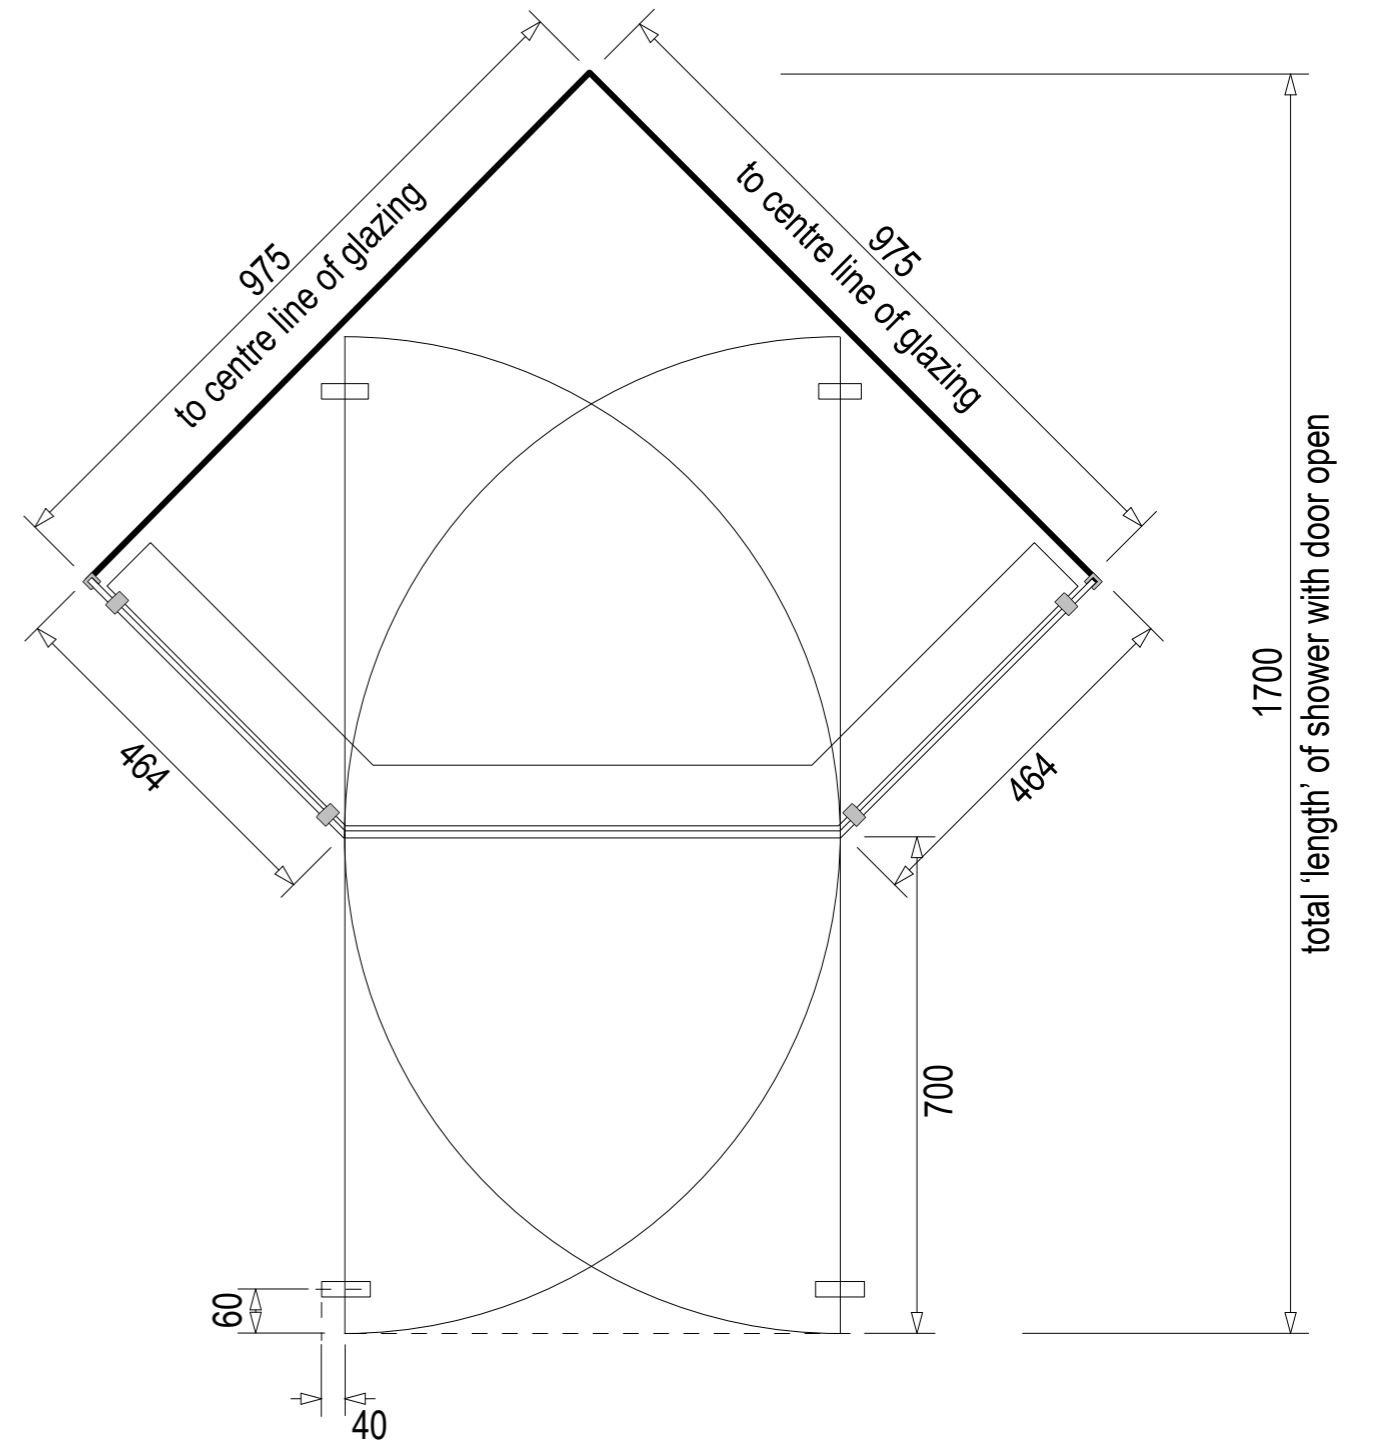

Tray Options:

PureWhite (Gloss White)

GraphiteBlack (Matte Black)

TileOver

Note: Verify exact shower base dimensions on site

Screen Options:

Tray Only (No Screen)

Hinged

Screens are reversible

For more information visit www.mitre10.co.nz

Note: Screens are reversible
See RHS for more info

Screen Specifications & Components:

- 3x 8mm Toughened **CristalVision™** Nano-Coated Screens @ 2023 high
- 2x Wall Glazing Channels @ 2023mm high
- 1x 6mm Toughened Glass Top Brace @ 100mm wide
- 4x Top Brace Blocks
- 2x Adjustable self-centering 135° hinges
- 1x Handle set (192mm hole centres)
- 1x Sill Kit (more information on following pages)

For more information visit www.mitre10.co.nz

Ensure a minimum recess size of 250mm wide x 250mm long x 150mm deep for the waste outlet