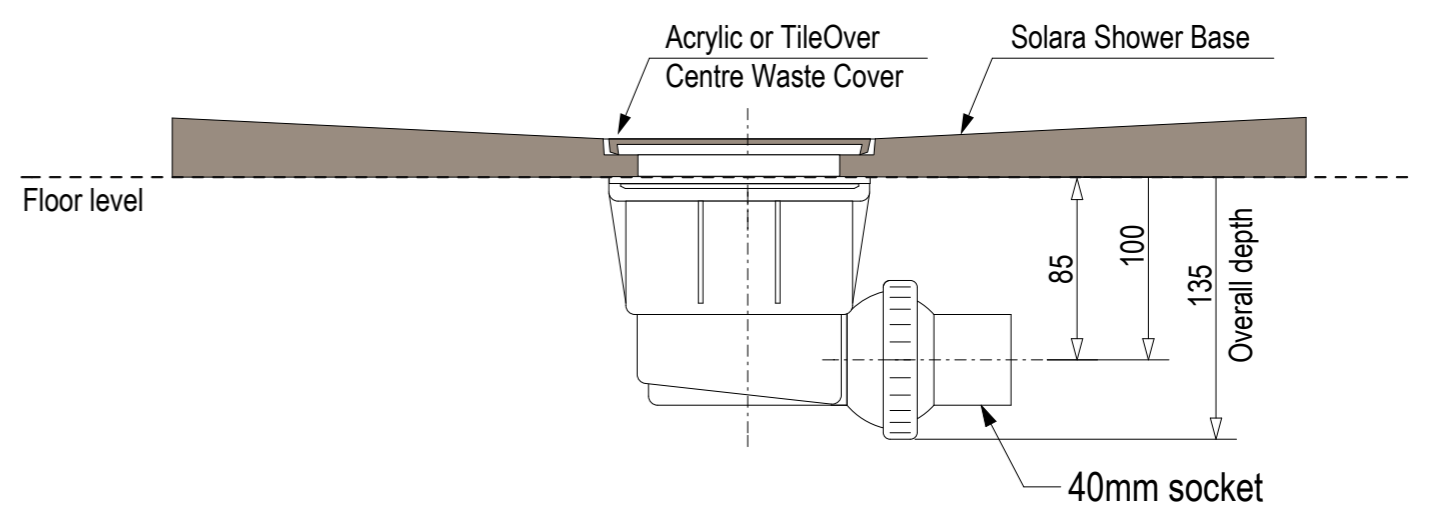

Screens are reversible

For more information visit www.mitre10.co.nz

Note: Screens are reversible
See RHS for more info

Screen Specifications & Components:

- 3x 8mm Toughened **CristalVision™** Nano-Coated Screens @ 2023 high
- 2x Wall Glazing Channels @ 2023mm high
- 1x 6mm Toughened Glass Top Brace @ 100mm wide
- 4x Top Brace Blocks
- 2x Adjustable self-centering 135° hinges
- 1x Handle set (192mm hole centres)
- 1x Sill Kit (more information on following pages)

For more information visit www.mitre10.co.nz

Ensure a minimum recess size of 250mm wide x 250mm long x 150mm deep for the waste outlet