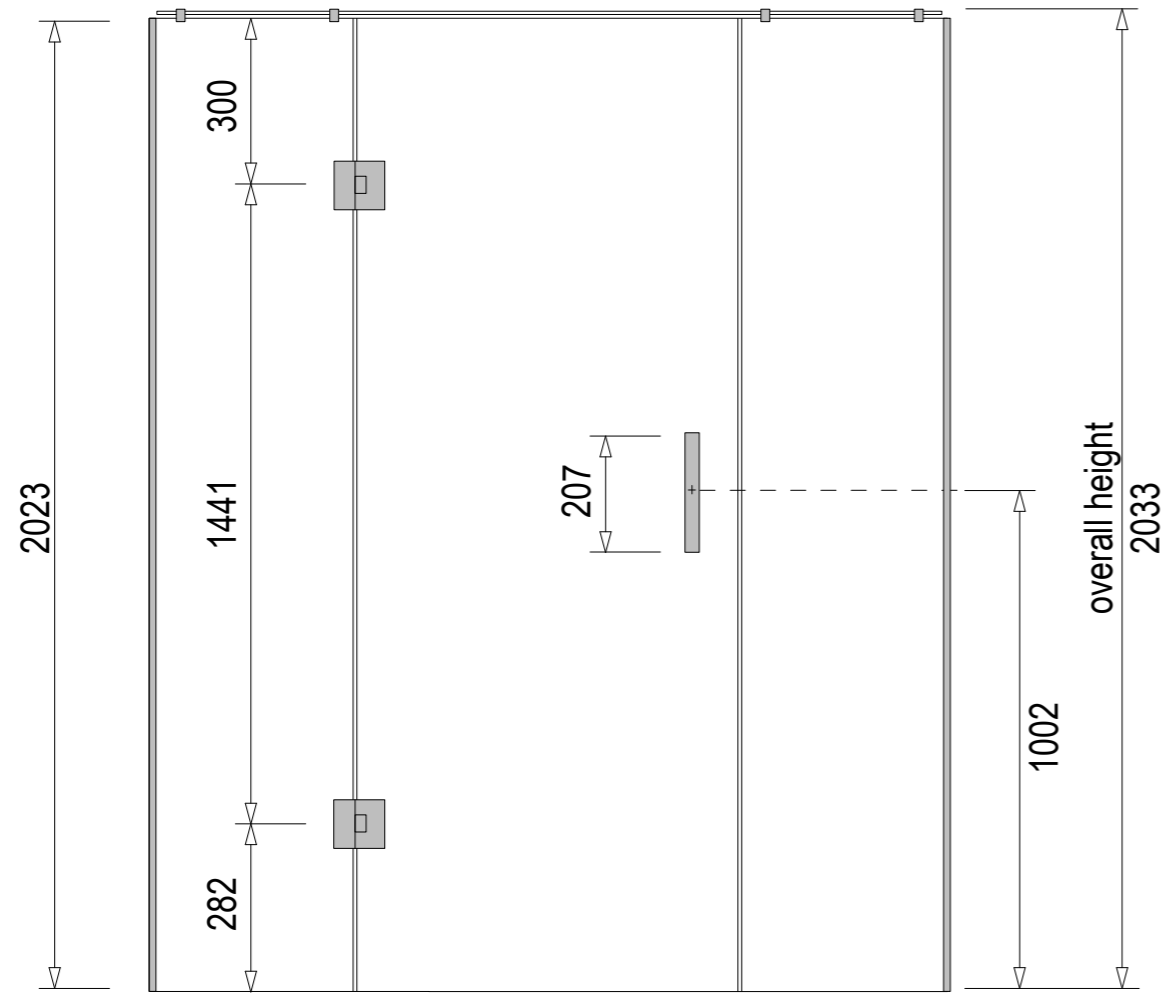

Tray Options:

PureWhite (Gloss White)

GraphiteBlack (Matte Black)

TileOver

Note: Verify exact shower base dimensions on site

Screen Options:

Tray Only (No Screen)

Hinged

Screens are reversible

For more information visit www.mitre10.co.nz

Note: Screens are reversible
See RHS for more info

Screen Specifications & Components:

- 3x 8mm Toughened **CristalVision™** Nano-Coated Screens @ 2023 high
- 2x Wall Glazing Channels @ 2023mm high
- 1x 6mm Toughened Glass Top Brace @ 100mm wide
- 4x Top Brace Blocks
- 2x Adjustable self-centering 135° hinges
- 1x Handle set (192mm hole centres)
- 1x Sill Kit (more information on following pages)

For more information visit www.mitre10.co.nz

Ensure a minimum recess size of 250mm wide x 250mm long x 150mm deep for the waste outlet