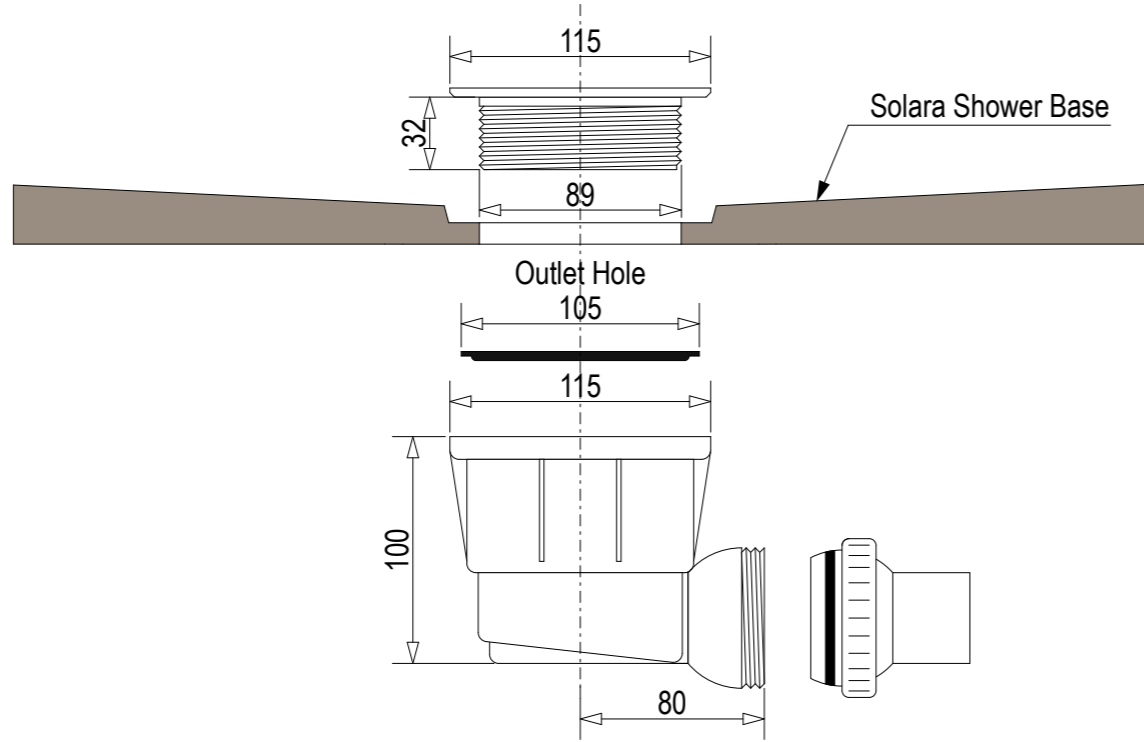

Screens are reversible

For more information visit www.mitre10.co.nz

Note: Screens are reversible
See RHS for more info

Screen Specifications & Components:

- 3x 8mm Toughened **CristalVision™** Nano-Coated Screens @ 2023 high
- 2x Wall Glazing Channels @ 2023mm high
- 1x 6mm Toughened Glass Top Brace @ 100mm wide
- 4x Top Brace Blocks
- 2x Adjustable self-centering 135° hinges
- 1x Handle set (192mm hole centres)
- 1x Sill Kit (more information on following pages)

For more information visit www.mitre10.co.nz

Ensure a minimum recess size of 250mm wide x 250mm long x 150mm deep for the waste outlet