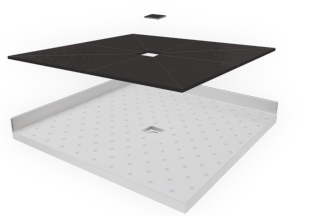

Tray Options:

PureWhite (Gloss White)

GraphiteBlack (Matte Black)

TileOver

Note: Verify exact shower base dimensions on site

Screen Options:

Tray Only (No Screen)

Hinged

Screens are reversible

For more information visit www.mitre10.co.nz

Note: Screens are reversible
See RHS for more info

Screen Specifications & Components:

- 3x 8mm Toughened **CristalVision™** Nano-Coated Screens @ 2023 high
- 2x Wall Glazing Channels @ 2023mm high
- 1x 6mm Toughened Glass Top Brace @ 100mm wide
- 4x Top Brace Blocks
- 2x Adjustable self-centering 135° hinges
- 1x Handle set (192mm hole centres)
- 1x Sill Kit (more information on following pages)

For more information visit www.mitre10.co.nz

Ensure a minimum recess size of 250mm wide x 250mm long x 150mm deep for the waste outlet