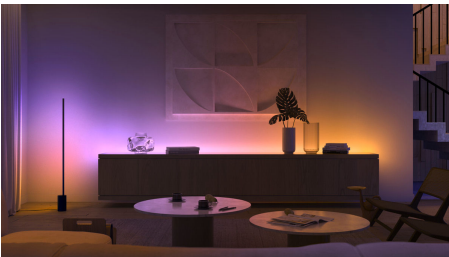

### Easy smart lighting

- Control lights with your voice\*
- Create a personalized experience with colorful smart light
- Unlock the full suite of smart lighting features with the Bridge
- Designed to be on display

## Create a personalized experience with colorful smart light

Transform your home with over 16 million colors, instantly creating the right atmosphere for any event. With the touch of a button, you can set a festive mood for a party, turn your living room into a movie theater, enhance your home decor with color accents, and much more.