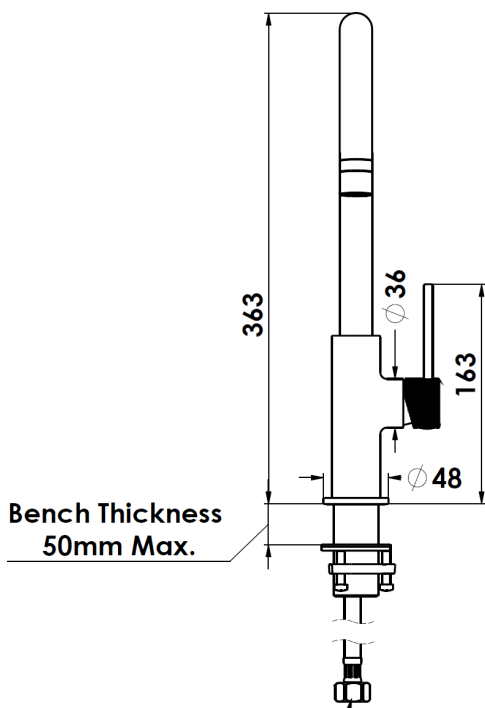

MAIA

Gooseneck Sink Mixer

- LF24302540CP-2 | Chrome
- LF24302540BB-2 | PVD Brushed Brass
- LF24302540MB-2 | PVD Matte Black
- LF24302540GM-2 | PVD Gunmetal
- LF24302540BN-2 | PVD Brushed Nickel

MP: WELS 5 STAR 6.0L/MIN
 LP : WELS 5 STAR 6.0L/MIN
 All Pressure

- Swivel Spout
- Dual Function Spray

G1/2" (15mm) Female Flexible Hose