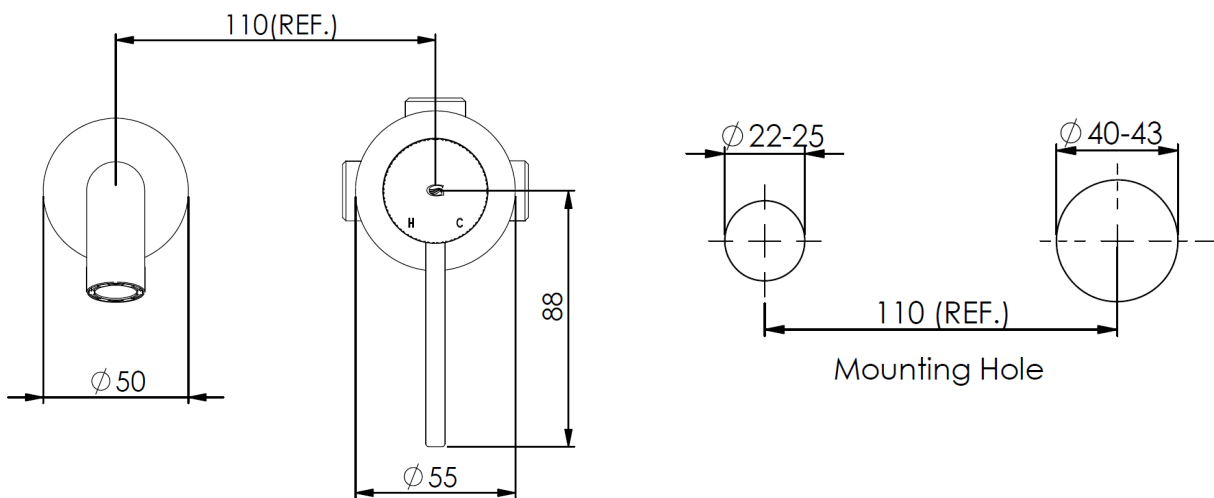

## Wall Basin Mixer

- LF24302520CP-2 | Chrome
- LF24302520BB-2 | PVD Brushed Brass
- LF24302520MB-2 | PVD Matte Black
- LF24302520GM-2 | PVD Gunmetal
- LF24302520BN-2 | PVD Brushed Nickel

MP: WELS 5 STAR 6.0L/MIN  
 LP : WELS 5 STAR 6.0L/MIN  
 All Pressure

- Fixed Spout
- 190mm

**NZ** PHONE - 0800 655 455  
 EMAIL - [nzsales@greenstapware.com](mailto:nzsales@greenstapware.com)  
 WEBSITE - [www.greenstapware.com](http://www.greenstapware.com)

 | **GREENS**  
 where life meets water