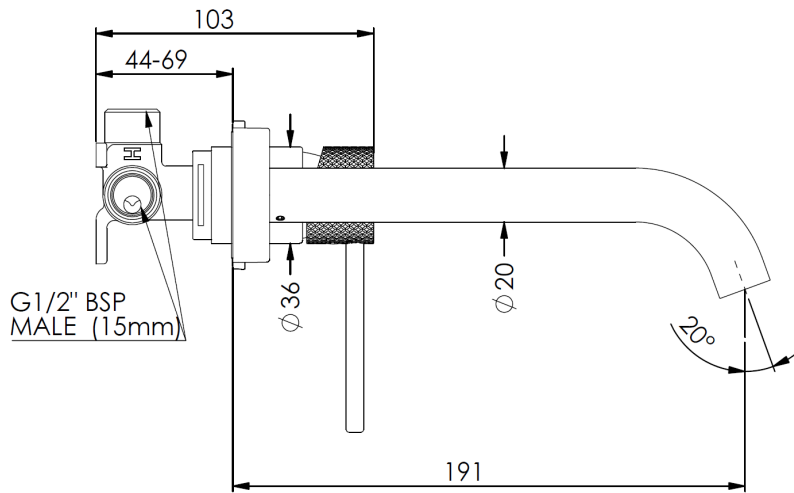

## Wall Basin Mixer

- LF24302520CP-2 | Chrome
- LF24302520BB-2 | PVD Brushed Brass
- LF24302520MB-2 | PVD Matte Black
- LF24302520GM-2 | PVD Gunmetal
- LF24302520BN-2 | PVD Brushed Nickel

MP: WELS 5 STAR 6.0L/MIN  
 LP : WELS 5 STAR 6.0L/MIN  
 All Pressure

- Fixed Spout
- 190mm

**NZ** PHONE - 0800 655 455  
 EMAIL - [nzsales@greenstapware.com](mailto:nzsales@greenstapware.com)  
 WEBSITE - [www.greenstapware.com](http://www.greenstapware.com)

 | **GREENS**  
 where life meets water