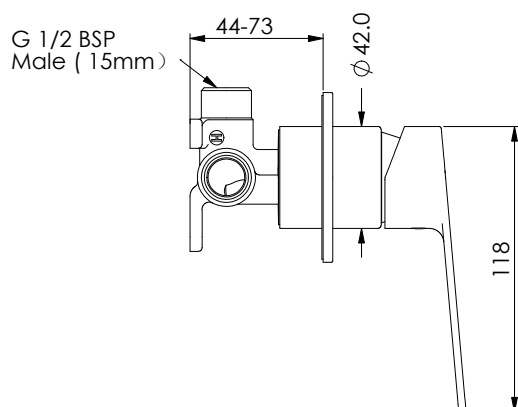

NOVONA Shower Mixer

- LF23603586CP | Chrome
- LF23603586MB | PVD Matte Black
- LF23603586BN | PVD Brushed Nickel
- LF23603586BB | PVD Brushed Brass
- LF23603586GM | PVD Gunmetal

WELS N/A
Mains Pressure

- 70mm Faceplate