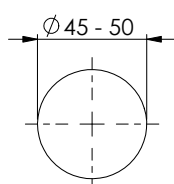

NOVONA Shower Mixer

- LF23603586CP | Chrome
- LF23603586MB | PVD Matte Black
- LF23603586BN | PVD Brushed Nickel
- LF23603586BB | PVD Brushed Brass
- LF23603586GM | PVD Gunmetal

WELS N/A
Mains Pressure

- 70mm Faceplate