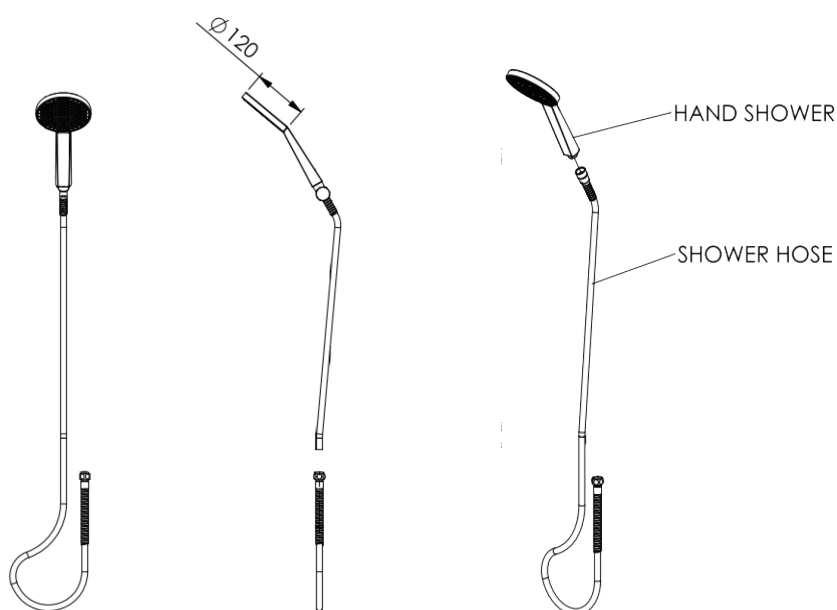

VOLT

RainBoost Hand Shower w/Walloutlet

91403588CP-2 | Chrome

MP: WELS 3 STAR 9.0L/MIN

LP : WELS 3 STAR 9.0L/MIN

All Pressure from 10kPa

- 120mm Ø Single Function Handset
- Includes Wall Outlet Bracket & Hose
- RAINBOOST® Technology