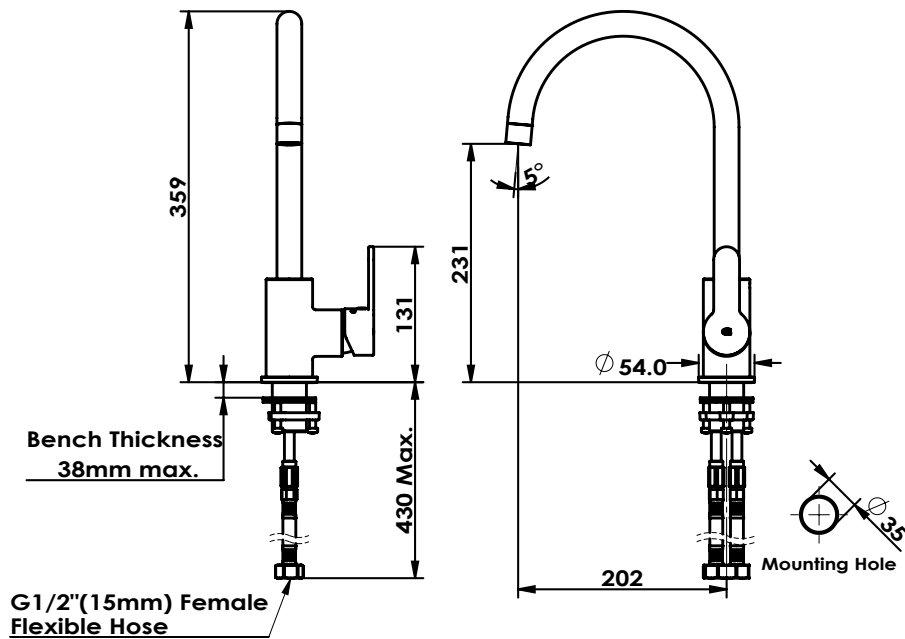

VOLT

Gooseneck Sink Mixer

- LF254253CP-2 | Chrome
- LF254253MB-2 | PVD Matte Black
- LF254253BN-2 | PVD Brushed Nickel
- LF254253BB-2 | PVD Brushed Brass
- LF254253GM-2 | PVD Gunmetal

MP: WELS 4 STAR 7.5L/MIN
LP : WELS 4 STAR 7.5L/MIN
All Pressure

- Lead Free
- Swivel Spout

NZ PHONE 0800 655 455
EMAIL nzsales@greenstapware.com
WEBSITE www.greenstapware.com