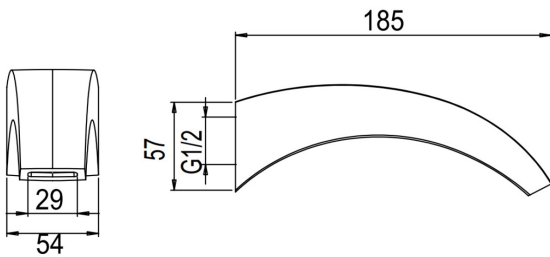

FORENO Bath Spout

PRODUCT CODE

BF18

COLOUR/FINISHES

Chrome

PRESSURE TYPE

All Pressures

MIN. PRESSURE

35kPa

MAX. PRESSURE

500kPa (As per NZ Building Code AS/NZ 3500.1)

MAX. TEMPERATURE

65°C

PLUMBING CONNECTION

15mm

SPOUT REACH

170mm

Specifications and dimensions are subject to change without notice.

Installation instructions are available from the product page on www.foreno.co.nz

Building Product Information Requirement

Foreno Tapware products are in full compliance with the requirements as set out in the New Zealand Building Code: foreno.co.nz/bpir-building-code-clauses/