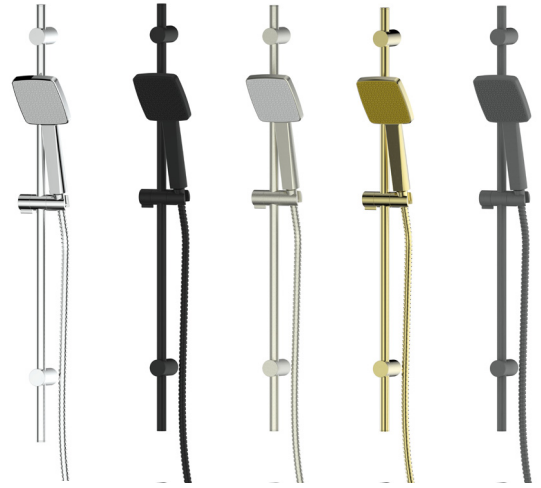

NOVONA

RainBoost Rail Shower

236000CP-2		Chrome
236000MB-2		PVD Matte Black
236000BN-2		PVD Brushed Nickel
236000BB-2		PVD Brushed Brass
236000GM-2		PVD Gunmetal

MP: WELS 3 STAR 9.0L/MIN
 LP : WELS 3 STAR 9.0L/MIN
 All Pressure from 10kPa

- RainBoost® 120mm Ø single function handset
- Adjustable to 750mm Centres
- RAINBOOST® Technology

NZ PHONE 0800 655 455
 EMAIL nzsales@greenstapware.com
 WEBSITE www.greenstapware.com

GREENS
 where life meets water