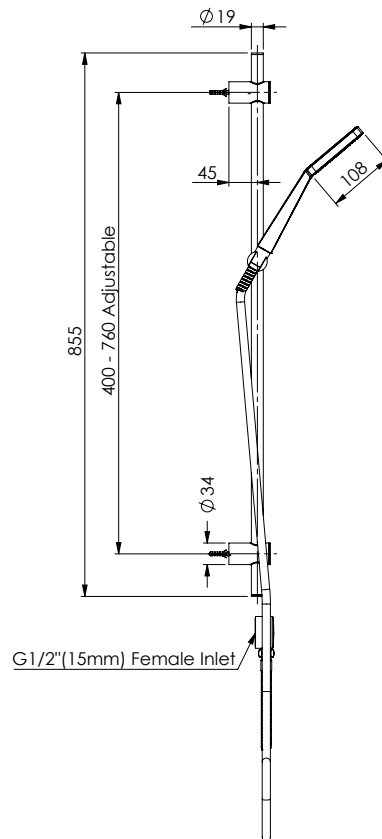

NOVONA

RainBoost Rail Shower

236000CP-2		Chrome
236000MB-2		PVD Matte Black
236000BN-2		PVD Brushed Nickel
236000BB-2		PVD Brushed Brass
236000GM-2		PVD Gunmetal

MP: WELS 3 STAR 9.0L/MIN
 LP : WELS 3 STAR 9.0L/MIN
 All Pressure from 10kPa

- RainBoost® 120mm Ø single function handset
- Adjustable to 750mm Centres
- RAINBOOST® Technology

NZ PHONE 0800 655 455
 EMAIL nzsales@greenstapware.com
 WEBSITE www.greenstapware.com

GREENS
 where life meets water