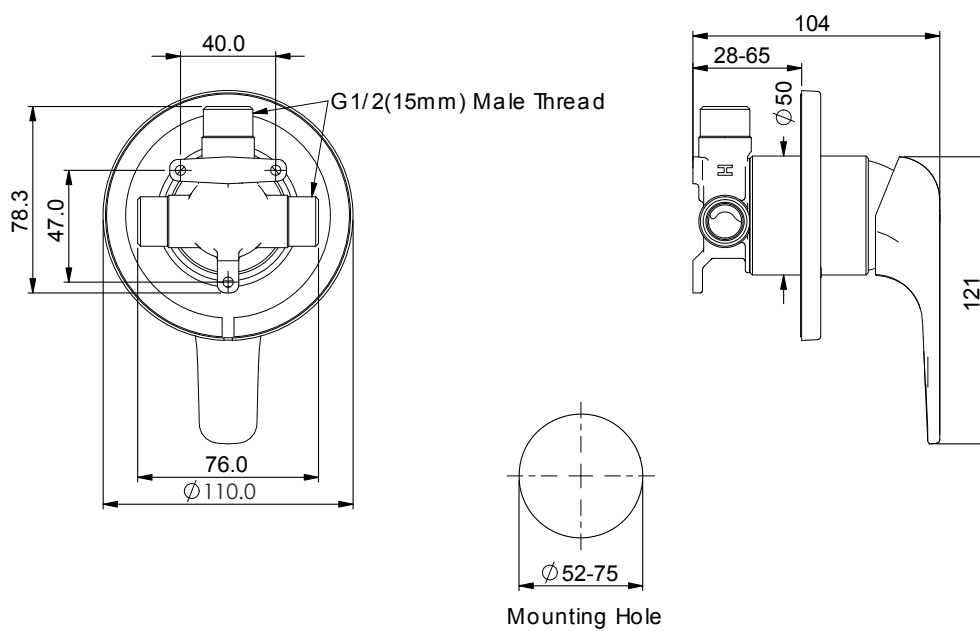

HELIX

Shower Mixer MP

LF3525670CP | Chrome
LF3525670BN | PVD Brushed Nickel

WELS N/A
Mains Pressure

- Lead Free
- Faceplate \varnothing 110mm

NZ PHONE 0800 655 455
EMAIL nzsales@greenstapware.com
WEBSITE www.greenstapware.com