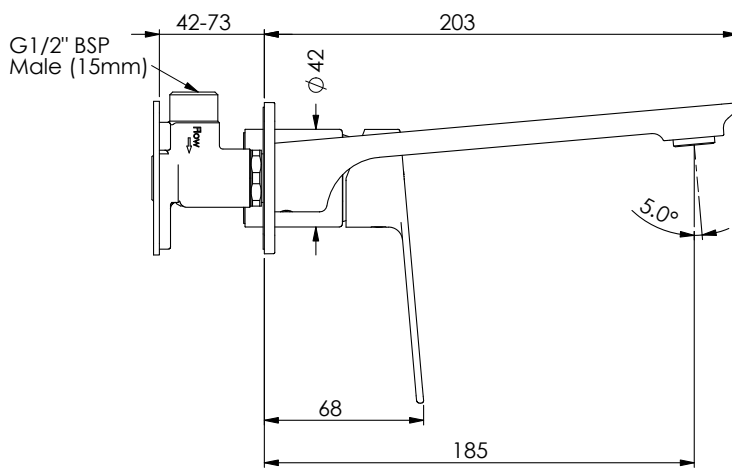

## Wall Basin Mixer

LF23603520CP-2		Chrome
LF23603520MB-2		PVD Matte Black
LF23603520BN-2		PVD Brushed Nickel
LF23603520BB-2		PVD Brushed Brass
LF23603520GM-2		PVD Gunmetal

MP: WELS 5 STAR 6.0L/MIN  
 LP : WELS 5 STAR 6.0L/MIN  
 All Pressure

- Fixed Spout
- 200mm

Mounting Hole

**NZ** PHONE 0800 655 455  
 EMAIL [nzsales@greenstapware.com](mailto:nzsales@greenstapware.com)  
 WEBSITE [www.greenstapware.com](http://www.greenstapware.com)

**GREENS**  
 where life meets water