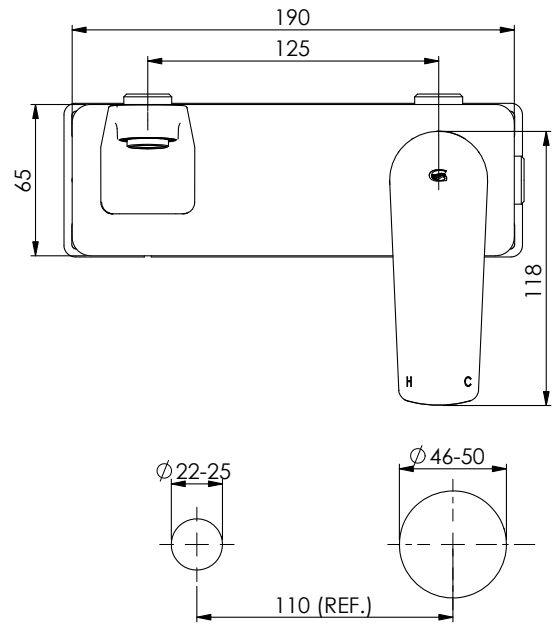

NOVONA

Wall Basin Mixer

LF23603520CP-2	|	Chrome
LF23603520MB-2	|	PVD Matte Black
LF23603520BN-2	|	PVD Brushed Nickel
LF23603520BB-2	|	PVD Brushed Brass
LF23603520GM-2	|	PVD Gunmetal

MP: WELS 5 STAR 6.0L/MIN
LP : WELS 5 STAR 6.0L/MIN
All Pressure

- Fixed Spout
- 200mm

Mounting Hole

NZ PHONE 0800 655 455
EMAIL nzsales@greenstapware.com
WEBSITE www.greenstapware.com

GREENS
where life meets water