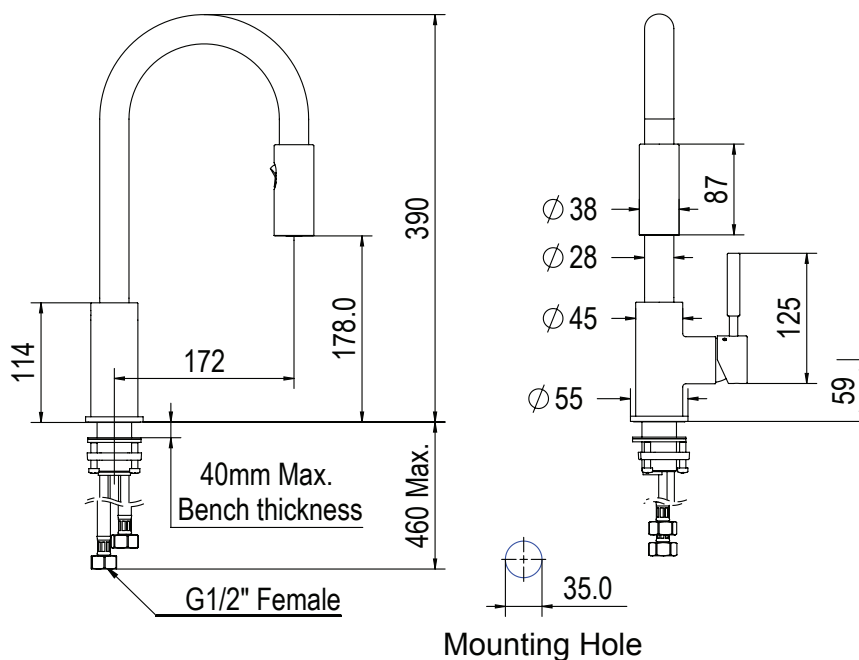

ALFRESCO

Mini Pull-Down Sink Mixer

LF355311SS | Chrome

MP: WELS 5 STAR 6.0L/MIN
Mains Pressure

- Lead Free
- Swivel Spout
- Dual Function Spray

NZ PHONE 0800 655 455
EMAIL nzsales@greenstapware.com
WEBSITE www.greenstapware.com