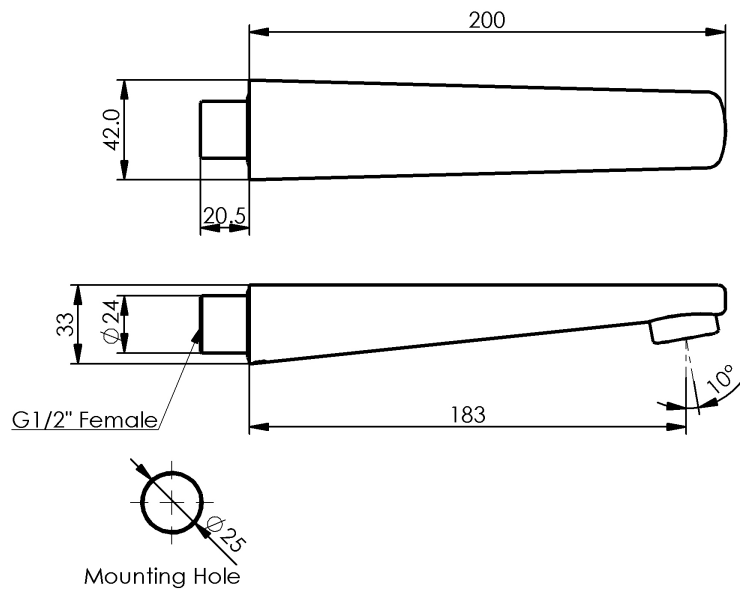

VOLT Bath Spout

- 215670 | Chrome
- 215677 | PVD Matte Black
- 215671 | PVD Brushed Nickel
- 215676 | PVD Brushed Brass
- 215679 | PVD Gunmetal

WELS N/A

- Fixed Spout
- 180mm

NZ PHONE 0800 655 455
EMAIL nzsales@greenstapware.com
WEBSITE www.greenstapware.com