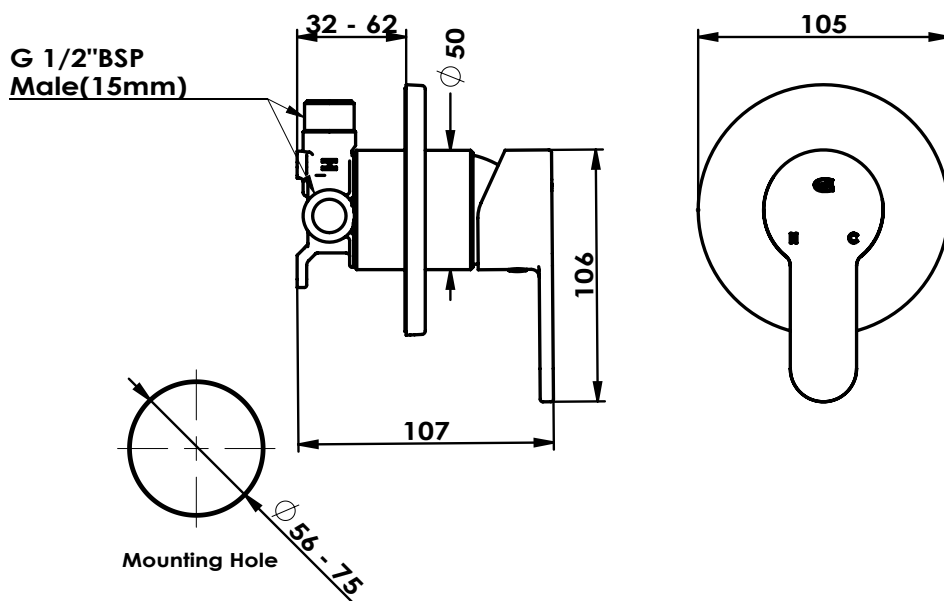

VOLT

FloBoost Shower Mixer

- 25247308 | Chrome
- 25247378 | PVD Matte Black
- 25247318 | PVD Brushed Nickel
- 25247368 | PVD Brushed Brass
- 25247398 | PVD Gunmetal

WELS N/A
All Pressure from 10kPa

- 105mm Faceplate
- FloBOOST Shower Technology