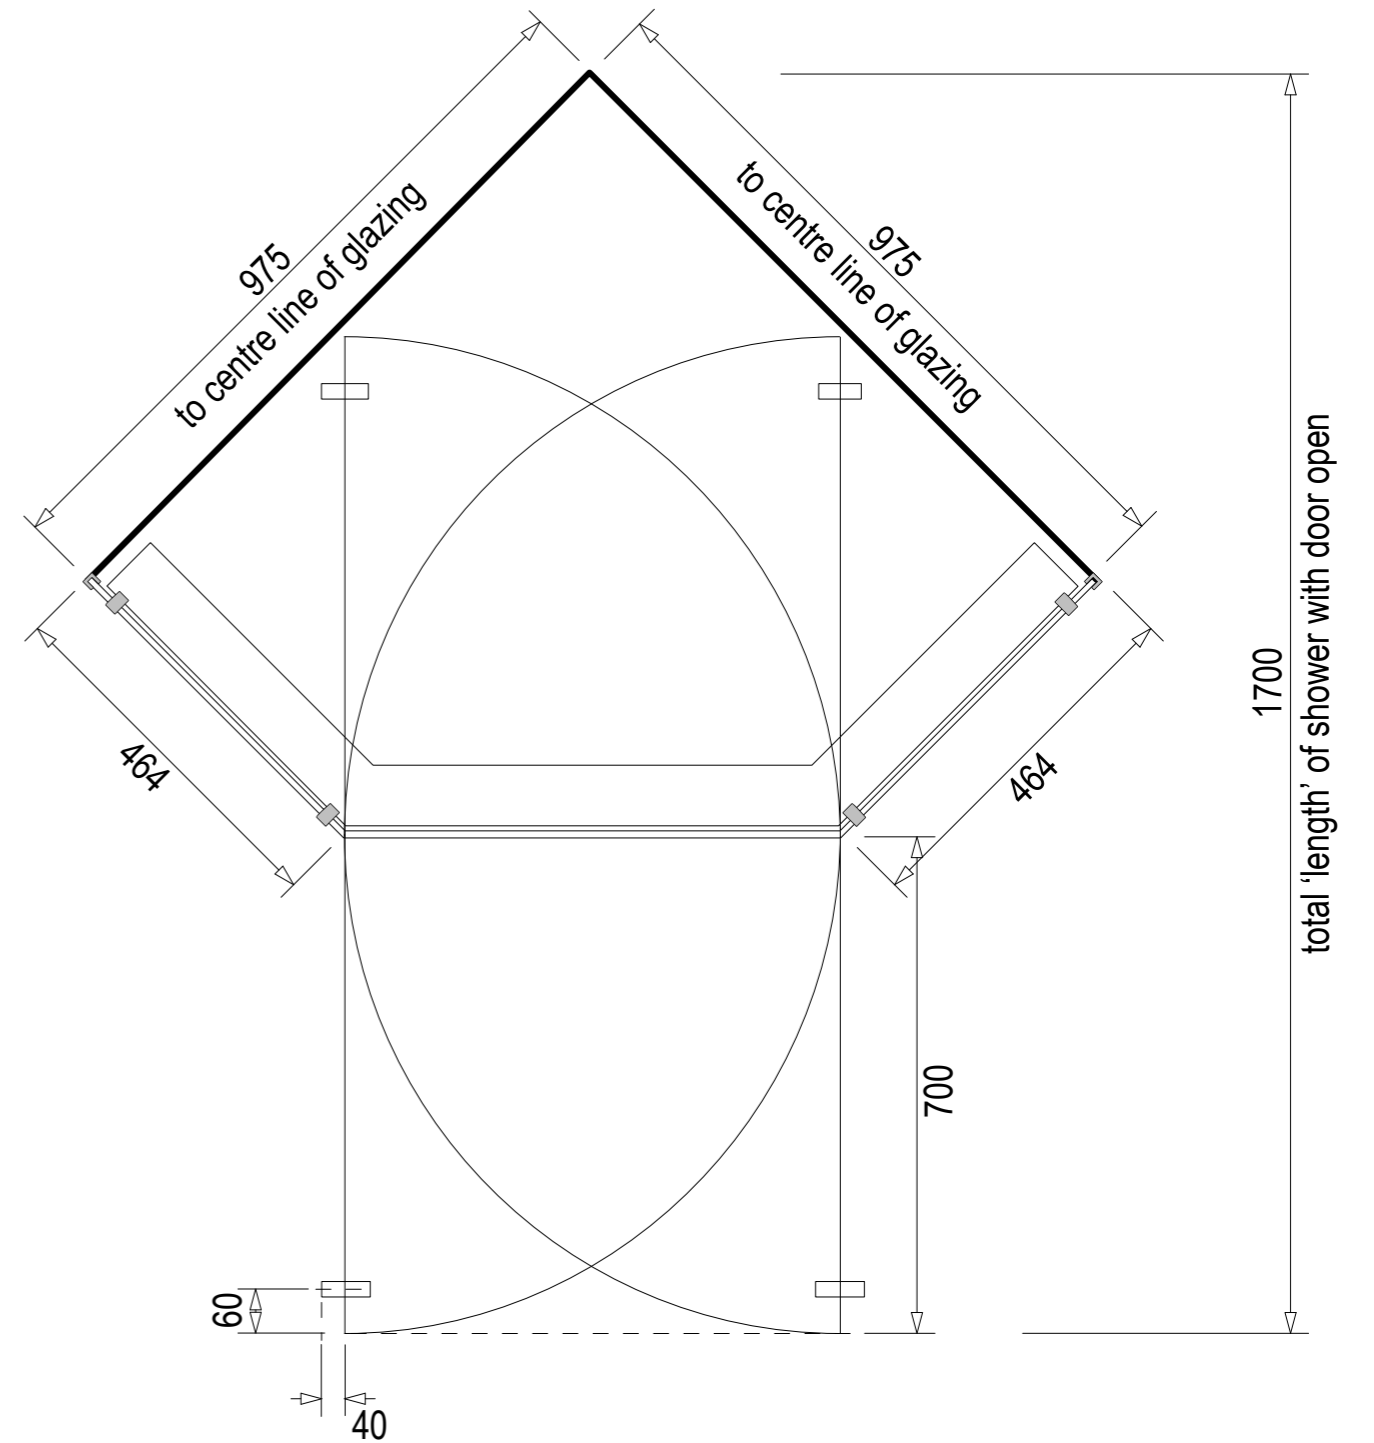

Note: Screens are reversible
See RHS for more info

Screen Specifications & Components:

- 3x 8mm Toughened **CristalVision™** Nano-Coated Screens @ 2023 high
- 2x Wall Glazing Channels @ 2023mm high
- 1x 6mm Toughened Glass Top Brace @ 100mm wide
- 4x Top Brace Blocks
- 2x Adjustable self-centering 135° hinges
- 1x Handle set (192mm hole centres)
- 1x Sill Kit (more information on following pages)