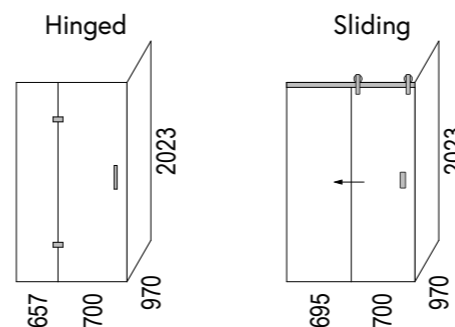

Options in this size:

For more information
visit www.mitre10.co.nz