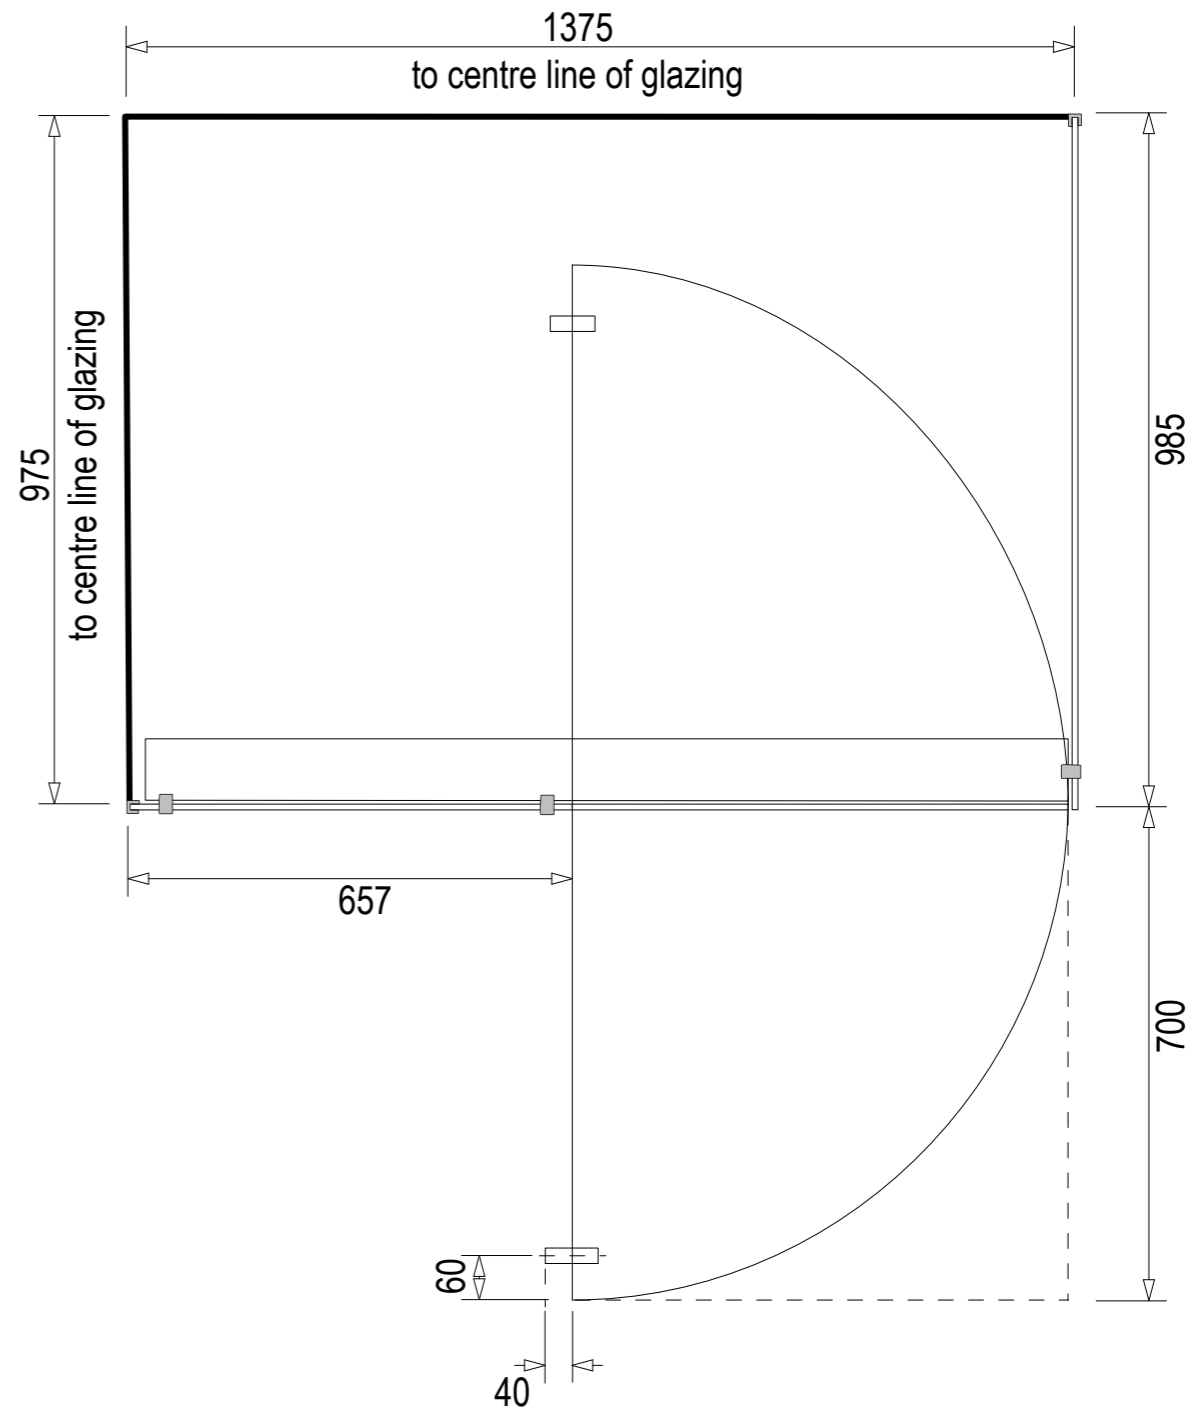

Note: Screens are reversible

### Screen Specifications & Components:

- 3x 8mm Toughened **CristalVision™** Nano-Coated Screens @ 2023 high
- 2x Wall Glazing Channels @ 2023mm high
- 1x 6mm Toughened Glass Top Brace @ 100mm wide
- 4x Top Brace Blocks
- 2x Adjustable self-centering 180° Hinges
- 1x Handle set @ 207mm high (192mm hole centres)
- 1x Sill Kit (more info on following pages)