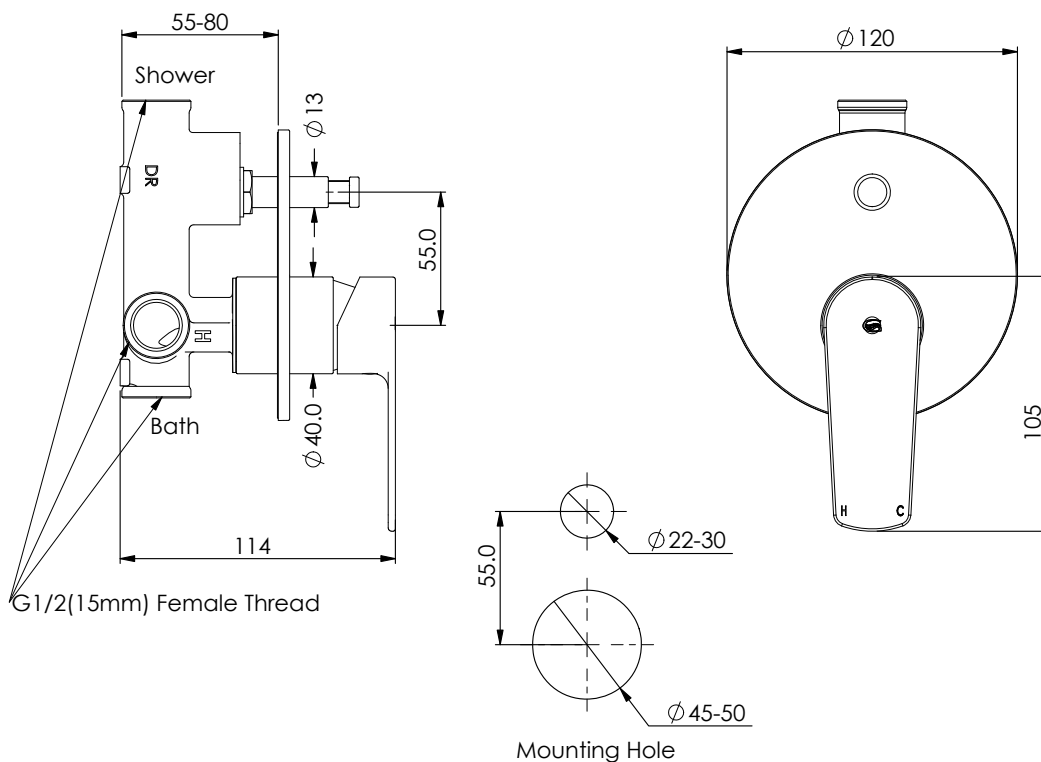

NOVONA

Shower Mixer W/Div

23603590CP		Chrome
23603590MB		PVD Matte Black
23603590BN		PVD Brushed Nickel
23603590BB		PVD Brushed Brass
23603590GM		PVD Gunmetal

WELS N/A
Mains Pressure

- 120mm Faceplate

NZ PHONE 0800 655 455
EMAIL nzsales@greenstapware.com
WEBSITE www.greenstapware.com