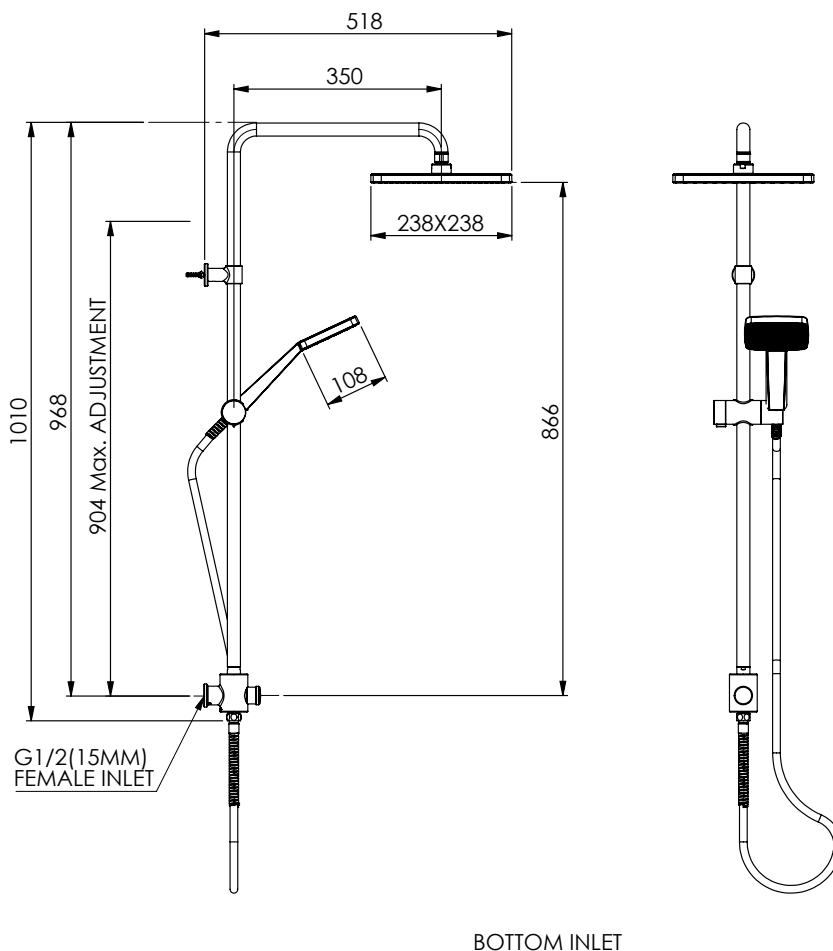

NOVONA

RainBoost Twin Rail Shower

236030CP-2		Chrome
236030MB-2		PVD Matte Black
236030BN-2		PVD Brushed Nickel
236030BB-2		PVD Brushed Brass
236030GM-2		PVD Gunmetal

MP: WELS 3 STAR 9.0L/MIN
 LP : WELS 3 STAR 9.0L/MIN
 All Pressure from 10kPa

- RainBoost® 120mm Ø single function handset
- RainBoost® 250mm Ø Overhead Shower
- RAINBOOST® Technology

NZ PHONE 0800 655 455
 EMAIL nzsales@greenstapware.com
 WEBSITE www.greenstapware.com