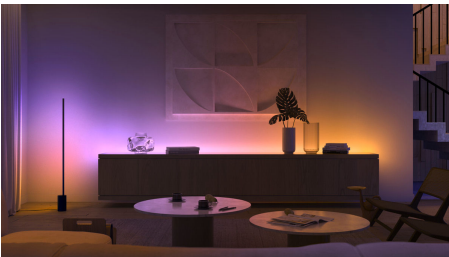

Easy smart lighting

With its inner tube and reflective glass coating, Lightguide bulbs are a statement piece to match the modern home. This triangular smart bulb was handblown into its unique shape, and gives you a glow of brilliantly colorful light, which you can dim to the perfect level.

Easy smart lighting

- Control lights with your voice*
- Create a personalized experience with colorful smart light
- Unlock the full suite of smart lighting features with the Bridge
- Designed to be on display

Highlights

Control lights with your voice*

Philips Hue works with Amazon Alexa and the Google Assistant when paired with a compatible Google Nest or Amazon Echo device. Simple voice commands allow you to control multiple lights in a room or just a single lamp.

Create a personalized experience with colorful smart light

Transform your home with over 16 million colors, instantly creating the right atmosphere for any event. With the touch of a button, you can set a festive mood for a party, turn your living room into a movie theater, enhance your home decor with color accents, and much more.