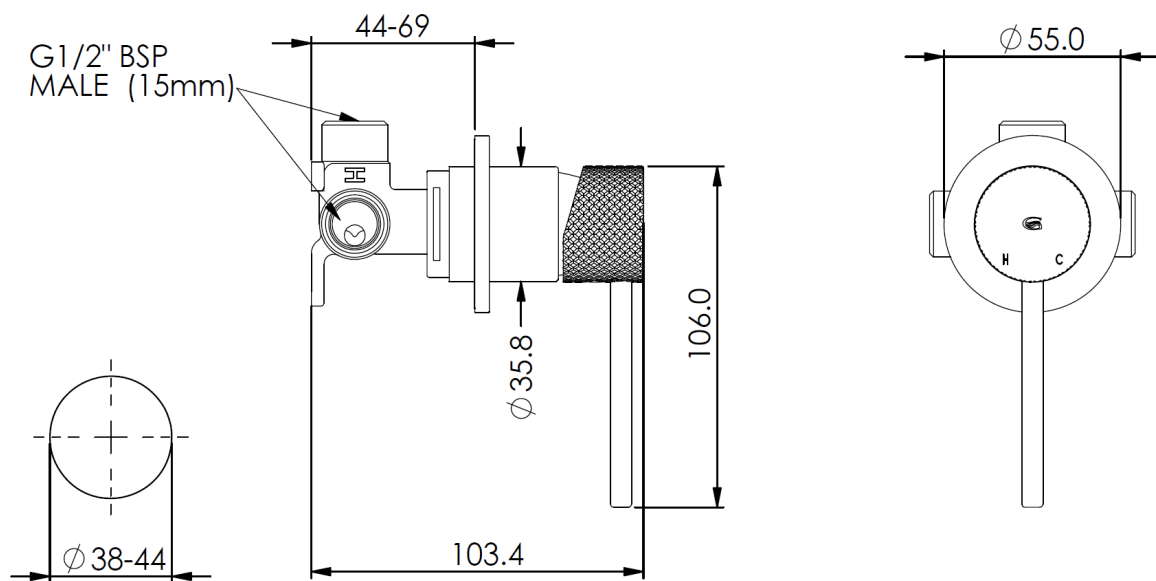

MAIA MP Shower Mixer

- LF24302586CP | Chrome
- LF24302586BB | PVD Brushed Brass
- LF24302586MB | PVD Matte Black
- LF24302586GM | PVD Gunmetal
- LF24302586BN | PVD Brushed Nickel

WELS N/A
Mains Pressure

- 55mm Faceplate

NZ PHONE - 0800 655 455
EMAIL - nzsales@greenstapware.com
WEBSITE - www.greenstapware.com

 | **GREENS**
where life meets water