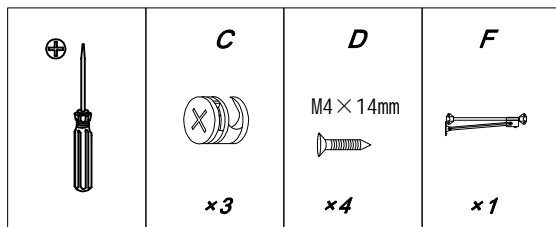

INSTRUCTION MANUAL OF SKU 349267

ATTENTION: PLEASE INSTALL THIS PRODUCT STEP BY STEP

<i>A</i>	<i>B</i>	<i>C</i>	<i>D</i>	<i>E</i>	<i>F</i>	<i>G</i>
			M4 × 14mm 			
×24	×25	×25	×34	×4	×1	×1
<i>H</i>	<i>I</i>					
∅6 × 60 						
×2	×8					

Tools required: (not included)

	D	E
	M4 × 14mm	
	x26	x4

	<p>D</p> <p>M4 × 14mm</p>  <p>x4</p>	<p>G</p>  <p>x1</p>
---	---	--

		<i>H</i> Ø6 X 60  x2	<i>I</i>  x8
---	---	---	---